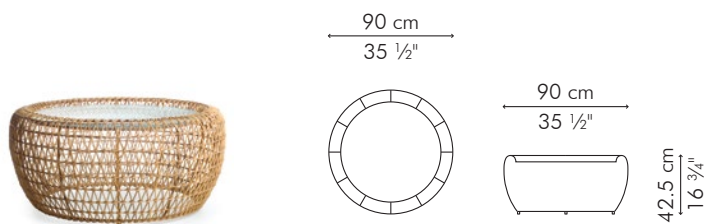

## COFFEE TABLES

🏠 abaca, rattan, nylon, steel

⚙️ polyethylene, nylon, steel

## COFFEE TABLE, medium

### GLASS

29.5 kg / 22 lbs

63.5 kg / 66 lbs

0.12 m<sup>3</sup>

Standard glass size:

69.5 cm Ø x 10 mm thickness  
(27 1/4" Ø x 3/8"), frosted, swiped edge

### GLASS

2.5 kg / 6 lbs

16.5 kg / 36 lbs

0.06 m<sup>3</sup>

Standard glass size:

44.5 cm Ø x 6 mm thickness  
(17 1/2" Ø x 1/4"), frosted, swiped edge