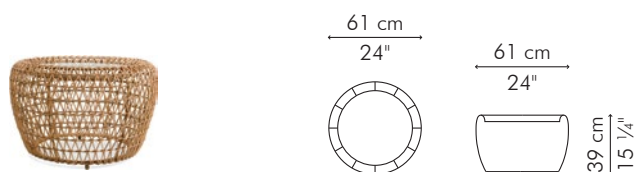

### GLASS

29.5 kg / 22 lbs

63.5 kg / 66 lbs

0.12 m<sup>3</sup>

Standard glass size:

69.5 cm Ø x 10 mm thickness  
(27 1/4" Ø x 3/8"), frosted, swiped edge

### OUTDOOR polyethylene, nylon, steel

Brown

TCBA-B-3516OD-G

Natural

TCBA-N-3516OD-G

## COFFEE TABLE, small