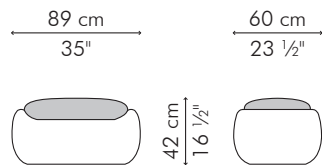

OTTOMAN

INDOOR

11 kg / 24 lbs

13.5 kg / 30 lbs

0.25 m³

0.95 m / 1.05 yds

OUTDOOR

13.5 kg / 30 lbs

16 kg / 35 lbs

0.24 m³

INDOOR abaca, rattan, nylon, steel

OTBA-B-3516-UF

Linen Olive Sheen

OTBA-N-3516-UF

Naranja Brown

OUTDOOR polyethylene, nylon, steel

OTBA-B-3516OD-UF

Sunbrella Taupe

OTBA-N-3516OD-UF1

Sunbrella Tuscan

OTBA-N-3516OD-UF2

Spectrum Mushroom