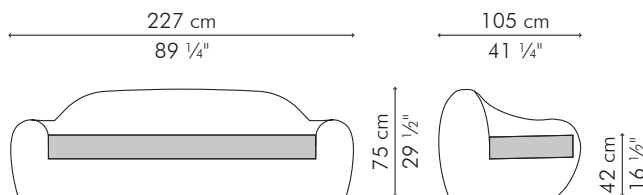

## LOVESEAT

	INDOOR	OUTDOOR
	24 kg / 53 lbs	25 kg / 55 lbs
	1.54 m <sup>3</sup>	1.49 m <sup>3</sup>
	SEAT 2.80 m / 3.10 yds PILLOWS 2 pcs 49 x 33 cm / 19" x 13"	1.20 m / 1.30 yds

**INDOOR** abaca, rattan, nylon, steel

## SOFA

	INDOOR	OUTDOOR
	29.5 kg / 65 lbs	44 kg / 97 lbs
	90 kg / 198 lbs	97 kg / 214 lbs
	2.07 m <sup>3</sup>	2.02 m <sup>3</sup>
	SEAT 3.65 m / 4.10 yds	
	PILLOWS 3 pcs 51 x 51 cm / 20" x 20"	1.80 m / 1.95 yds
		2 pcs 49 x 33 cm / 19" x 13"
		1.80 m / 1.95 yds