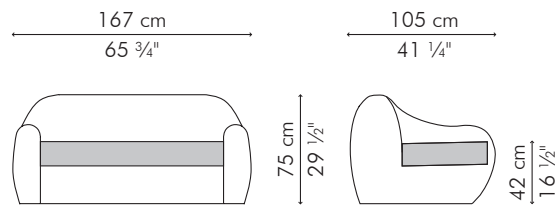

## LOVESEAT

	INDOOR	OUTDOOR
	24 kg / 53 lbs	25 kg / 55 lbs
	1.54 m <sup>3</sup>	1.49 m <sup>3</sup>
	SEAT 2.80 m / 3.10 yds PILLOWS 2 pcs 49 x 33 cm / 19" x 13"	1.20 m / 1.30 yds

**INDOOR** abaca, rattan, nylon, steel

## SOFA

	INDOOR	OUTDOOR
	29.5 kg / 65 lbs	44 kg / 97 lbs
	90 kg / 198 lbs	97 kg / 214 lbs
	2.07 m <sup>3</sup>	2.02 m <sup>3</sup>
	SEAT 3.65 m / 4.10 yds	
	PILLOWS 3 pcs 51 x 51 cm / 20" x 20"	1.80 m / 1.95 yds
		2 pcs 49 x 33 cm / 19" x 13"
		1.80 m / 1.95 yds