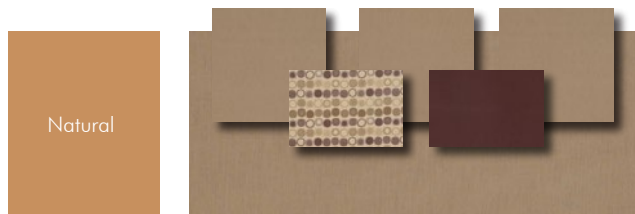

SLBA-B-6429-UF

 Linen Olive Sheen

SLBA-N-6429-UF

 Naranja Brown

**OUTDOOR** polyethylene, nylon, steel

SLBA-B-6429OD-UF

 Sunbrella Taupe

SLBA-N-6429OD-UF1

**INDOOR** abaca, rattan, nylon, steel

SBA-B-8929-UF

Linen Olivesheen

SBA-N-8929-UF

Naranja Brown

**OUTDOOR** polyethylene, nylon, steel

SBA-B-8929OD-UF1

Sunbrella Taupe Brannon Whisper  
 Sunbrella Glacier

SBA-B-8929OD-UF2

Sunbrella Taupe Violetta Baltic  
 Sunbrella Peridot

SBA-N-8929OD-UF1

Sunbrella Tuscan Sunbrella Dolce Mango  
 Spectrum Daffodil

SBA-N-8929OD-UF2

Spectrum Mushroom Mankala Dusk  
 Fife Plum