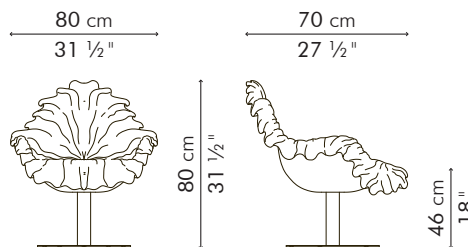

BLOOM

KENETHCOBONPUE

EASY ARMCHAIR
CLUB CHAIR

🏠 microfiber, fiberglass reinforced polymer, steel

CLUB CHAIR

INDOOR

-  13.5 kg / 30 lbs
-  42 kg / 93 lbs
-  0.71 m³

INDOOR microfiber, fiberglass reinforced polymer and steel

Moss Green	CCBM-MG-2731	Muted Red	CCBM-MR-2731	Cobalt Blue	CCBM-CB-2731
Lime Green	CCBM-LG-2731	Black	CCBM-BL-2731	Tangerine	CCBM-T-2731
Yellow	CCBM-Y-2731				

CLUB CHAIR, swivel

INDOOR

-  17 kg / 38 lbs
-  45.5 kg / 100 lbs
-  0.71 m³