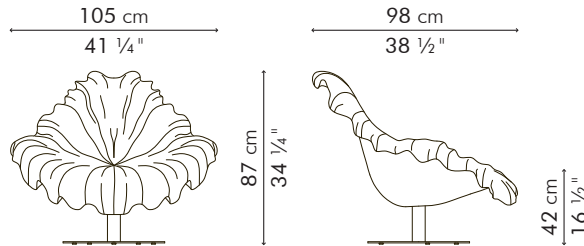

EASY ARMCHAIR

INDOOR

- 22.5 kg / 50 lbs
- 56 kg / 123 lbs
- 1.33 m³

INDOOR microfiber, fiberglass reinforced polymer and steel

Moss Green	CAEBM-MG-4134	Muted Red	CAEBM-MR-4134	Cobalt Blue	CAEBM-CB-4134
Lime Green	CAEBM-LG-4134	Black	CAEBM-BL-4134	Tangerine	CAEBM-T-4134
Yellow	CAEBM-Y-4134