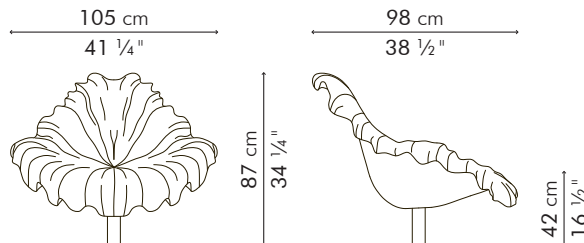

EASY ARMCHAIR

INDOOR

-  22.5 kg / 50 lbs
-  56 kg / 123 lbs
-  1.33 m³

INDOOR microfiber, fiberglass reinforced polymer and steel

Moss Green	CAEBM-MG-4134	Muted Red	CAEBM-MR-4134	Cobalt Blue	CAEBM-CB-4134
Lime Green	CAEBM-LG-4134	Black	CAEBM-BL-4134	Tangerine	CAEBM-T-4134
Yellow	CAEBM-Y-4134				

EASY ARMCHAIR, swivel

INDOOR

-  28 kg / 62 lbs
-  61.5 kg / 136 lbs
-  1.33 m³

INDOOR microfiber, fiberglass reinforced polymer and steel

Moss Green	CAEBM-MG-4134S	Muted Red	CAEBM-MR-4134S	Cobalt Blue	CAEBM-CB-4134S
Lime Green	CAEBM-LG-4134S	Black	CAEBM-BL-4134S	Tangerine	CAEBM-T-4134S
Yellow	CAEBM-Y-4134S				