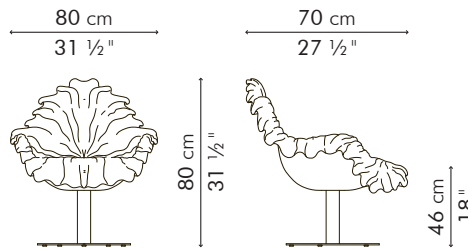

BLOOM

KENETHCOBONPUE

EASY ARMCHAIR
CLUB CHAIR

🏠 microfiber, fiberglass reinforced polymer, steel

CLUB CHAIR

INDOOR

-  13.5 kg / 30 lbs
-  42 kg / 93 lbs
-  0.71 m³

INDOOR microfiber, fiberglass reinforced polymer and steel

Moss Green	CCBM-MG-2731	Muted Red	CCBM-MR-2731	Cobalt Blue	CCBM-CB-2731
Lime Green	CCBM-LG-2731	Black	CCBM-BL-2731	Tangerine	CCBM-T-2731
Yellow	CCBM-Y-2731				

CLUB CHAIR, swivel

INDOOR

-  17 kg / 38 lbs
-  45.5 kg / 100 lbs
-  0.71 m³