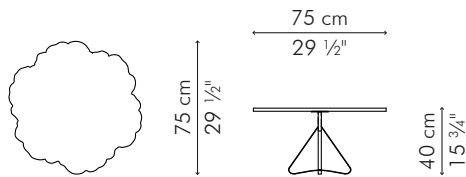

BOUQUET

KENETHCOBONPUE

COFFEE TABLE
END TABLE

🏠 fiberglass reinforced polymer, stainless steel

COFFEE TABLE

INDOOR

7 kg / 15 lbs

11 kg / 24 lbs

0.12 m³, 1/4

INDOOR fiberglass reinforced polymer and stainless steel

Black

TCBQ-BL-2915

White

TCBQ-W-2915

OUTDOOR fiberglass reinforced polymer and stainless steel

Black