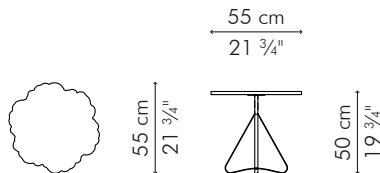

0.12 m³, 1/4

INDOOR fiberglass reinforced polymer and stainless steel

Black

TCBQ-BL-2915

White

TCBQ-W-2915

OUTDOOR fiberglass reinforced polymer and stainless steel

Black

TCBQ-BL-2915OD

White

TCBQ-W-2915OD

END TABLE

INDOOR

5 kg / 11 lbs

9 kg / 20 lbs

0.09 m³, 1/4