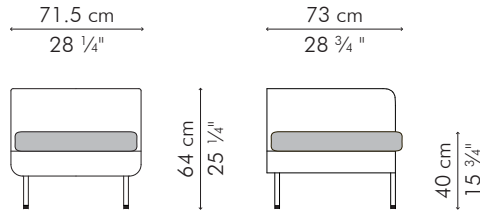

CABARET

KENETHCOBONPUE

EASY ARMCHAIR

polyester fabric, urethane foam, steel

acrylic fabric, reticulated foam, steel

EASY ARMCHAIR

INDOOR

16 kg / 35 lbs

21.5 kg / 47 lbs

0.38 m³

SEAT 2.10 m / 2.35 yds

PILLOWS 1pc 49 x 33 cm / 19" x 13"
0.60 m / 0.65 yds

OUTDOOR

16 kg / 35 lbs

21.5 kg / 47 lbs

0.38 m³