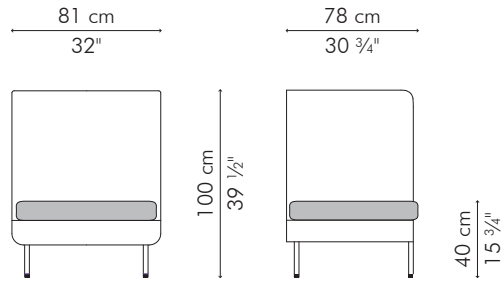

CABARET

KENETHCOBONPUE

LOUNGE CHAIR

🏠 polyester fabric, urethane foam, steel

☀️ acrylic fabric, reticulated foam, steel

LOUNGE CHAIR

INDOOR

21 kg / 46 lbs

27.5 kg / 61 lbs

0.71 m³

SEAT 2.30 m / 2.60 yds

PILLOWS 1pc 49 x 33 cm / 19" x 13"
0.60 m / 0.65 yds

OUTDOOR

21 kg / 46 lbs

27.5 kg / 61 lbs

0.71 m³