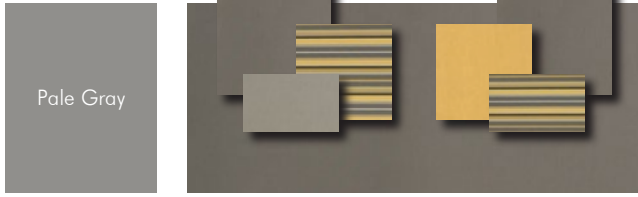

LSCB-PG-5839OD-UF3

- Spectrum Graphite
- Spectrum Daffodil
- Spectrum Dove
- Canvas Foster Metallic