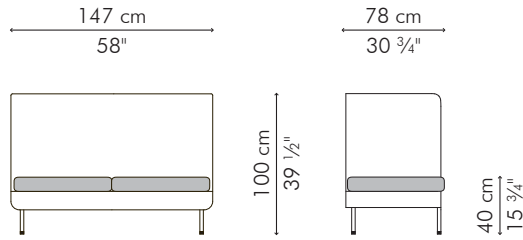

CABARET

LOVESEAT, highback

INDOOR

OUTDOOR

	32.5 kg / 72 lbs	32.5 kg / 72 lbs
	41.5 kg / 91 lbs	41.5 kg / 92 lbs
	1.32 m³	1.32 m³
	SEAT 4.40 m / 4.90 yds	
	PILLOWS 2 pcs	49 x 33 cm / 19" x 13"
		1.20 m / 1.30 yds
	2 pcs	43 x 43 cm / 17" x 17"
		1.00 m / 1.09 yds

INDOOR polyester fabric, urethane foam, steel, stainless steel