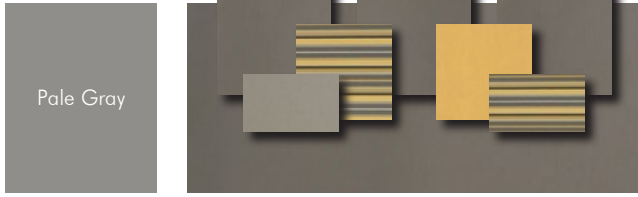

INDOOR polyester fabric, urethane foam, steel, stainless steel

SCB-CG-8439-UF

-  Charcoal Gray
-  Plum

SCB-P-8439-UF

-  Plum
-  Berry

SCB-SN-8439-UF

-  Sand
-  Fife Plum
-  Mankala Dusk

OUTDOOR acrylic fabric, reticulated foam, steel, stainless steel

SCB-PG-8439OD-UF1

-  Spectrum Dove
-  Spectrum Daffodil
-  Spectrum Graphite
-  Canvas Foster Metallic

SCB-PG-8439OD-UF2

-  Spectrum Dove
-  Spectrum Graphite
-  Violetta Baltic
-  Duphione Peridot

SCB-PG-8439OD-UF3

-  Spectrum Graphite
-  Spectrum Daffodil
-  Spectrum Dove
-  Canvas Foster Metallic

CABARET

SOFA, lowback

INDOOR

OUTDOOR

	39 kg / 86 lbs	39 kg / 86 lbs
	50 kg / 110 lbs	50 kg / 110 lbs
	1.22 m ³	1.22 m ³
	SEAT 5.80 m / 6.45 yds	
	PILLOWS 2 pcs 49 x 33 cm / 19" x 13"	2 pcs 43 x 43 cm / 17" x 17"
		1.20 m / 1.30 yds
		1.00 m / 1.09 yds