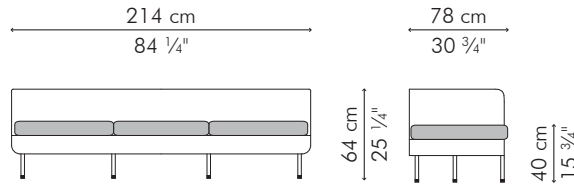

	43.5 kg / 96 lbs	43.5 kg / 96 lbs
	54.5 kg / 120 lbs	54.5 kg / 120 lbs
	2.54 m ³	2.54 m ³
	SEAT 5.80 m / 6.45 yds	
	PILLOWS 2 pcs 49 x 33 cm / 19" x 13"	
		2 pcs 43 x 43 cm / 17" x 17"
		1.00 m / 1.09 yds

-  Spectrum Graphite
-  Spectrum Daffodil
-  Spectrum Dove
-  Canvas Foster Metallic

CABARET

SOFA, lowback

INDOOR

OUTDOOR

	39 kg / 86 lbs	39 kg / 86 lbs
	50 kg / 110 lbs	50 kg / 110 lbs
	1.22 m ³	1.22 m ³
	SEAT 5.80 m / 6.45 yds	
	PILLOWS 2 pcs 49 x 33 cm / 19" x 13"	2 pcs 43 x 43 cm / 17" x 17"
		1.20 m / 1.30 yds
		1.00 m / 1.09 yds