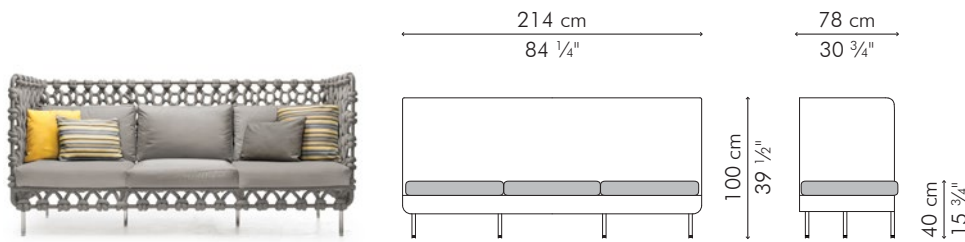

CABARET

KENETHCOBONPUE

SOFA, HIGH BACK
SOFA, LOW BACK

🏠 polyester fabric, urethane foam, steel, stainless steel
⚙️ acrylic fabric, reticulated foam, steel, stainless steel

CABARET

SOFA, highback

INDOOR

OUTDOOR

	43.5 kg / 96 lbs	43.5 kg / 96 lbs
	54.5 kg / 120 lbs	54.5 kg / 120 lbs
	2.54 m ³	2.54 m ³
	SEAT 5.80 m / 6.45 yds	
	PILLOWS 2 pcs 49 x 33 cm / 19" x 13"	
		2 pcs 43 x 43 cm / 17" x 17"
		1.00 m / 1.09 yds

-  Spectrum Graphite
-  Spectrum Daffodil
-  Spectrum Dove
-  Canvas Foster Metallic

CABARET

SOFA, lowback

INDOOR

OUTDOOR

	39 kg / 86 lbs	39 kg / 86 lbs
	50 kg / 110 lbs	50 kg / 110 lbs
	1.22 m ³	1.22 m ³
	SEAT 5.80 m / 6.45 yds	
	PILLOWS 2 pcs 49 x 33 cm / 19" x 13"	2 pcs 43 x 43 cm / 17" x 17"
		1.20 m / 1.30 yds
		1.00 m / 1.09 yds