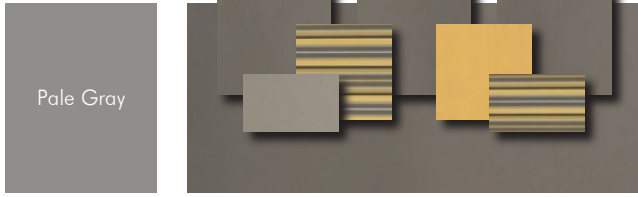

INDOOR polyester fabric, urethane foam, steel, stainless steel

SCBL-CG-8439-UF

- Charcoal Gray
- Plum

SCBL-P-8439-UF

- Plum
- Berry

SCBL-SN-8439-UF

- Sand
- Fife Plum
- Mankala Dusk

OUTDOOR acrylic fabric, reticulated foam, steel, stainless steel

SCBL-PG-8439OD-UF1

- Spectrum Dove
- Spectrum Daffodil
- Spectrum Graphite
- Canvas Foster Metallic

SCBL-PG-8439OD-UF2

- Spectrum Dove
- Spectrum Graphite
- Violetta Baltic
- Duphione Peridot

SCBL-PG-8439OD-UF3

-  Spectrum Graphite
-  Spectrum Daffodil
-  Spectrum Dove
-  Canvas Foster Metallic