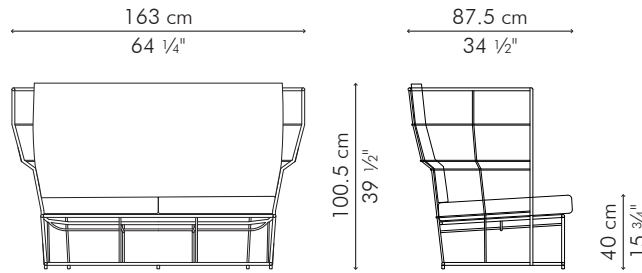

0.67 m³

3.20 m / 3.50 yds

OUTDOOR polyethylene, steel

CAECX-B-2839OD-UF1

Spectrum Ginkgo

CAECX-B-2839OD-UF2

Sunbrella Canvas

CAECX-B-2839OD-UF3

Sunbrella Canvas

LOVESEAT

OUTDOOR

-  22 kg / 48.5 lbs
-  42.5 kg / 93.5 lbs
-  1.39 m³
-  5.50 m / 6.00 yds

OUTDOOR polyethylene, steel

LSCX-B-6439OD-UF1

 Spectrum Ginkgo

LSCX-B-6439OD-UF2