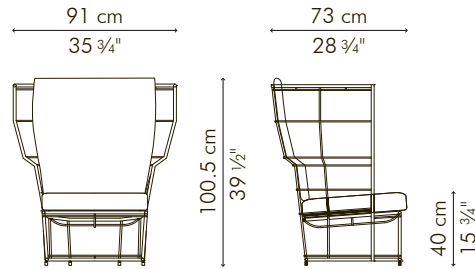

CALYX

KENETHCOBONPUE

EASY ARMCHAIR, highback
LOVESEAT

☼ polyethylene, steel

EASY ARMCHAIR, highback

OUTDOOR

14 kg / 31 lbs

22 kg / 48.5 lbs

0.67 m³

3.20 m / 3.50 yds

OUTDOOR polyethylene, steel

CAECX-B-2839OD-UF1

Spectrum Ginkgo

CAECX-B-2839OD-UF2

Sunbrella Canvas

CAECX-B-2839OD-UF3

Sunbrella Canvas

LOVESEAT

OUTDOOR

-  22 kg / 48.5 lbs
-  42.5 kg / 93.5 lbs
-  1.39 m³
-  5.50 m / 6.00 yds

OUTDOOR polyethylene, steel

LSCX-B-6439OD-UF1

 Spectrum Ginkgo

LSCX-B-6439OD-UF2