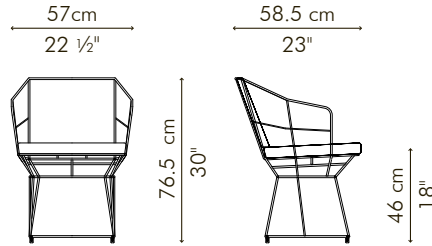

ARMCHAIR

OUTDOOR

8 kg / 18 lbs

12.5 kg / 28 lbs

0.25 m³

0.60 m / 0.65 yds

OUTDOOR polyethylene, steel

CACX-B-2229OD-UF1

Spectrum Ginkgo

CACX-B-2229OD-UF2

Sunbrella Canvas

CACX-B-2229OD-UF3

Sunbrella Taupe

CACX-BG-2229OD-UF1

Sunbrella Canvas

CACX-BG-2229OD-UF2

Sunbrella Taupe

CACX-WW-2229OD-UF1

Sunbrella Spa

CACX-WW-2229OD-UF2

Sunbrella Aruba

CACX-WW-2229OD-UF3

Spectrum Ginkgo

CACX-WW-2229OD-UF4

Sunbrella Taupe

CACX-TL-2229OD-UF1

Sunbrella Teal

CACX-TL-2229OD-UF2

Sunbrella Canvas