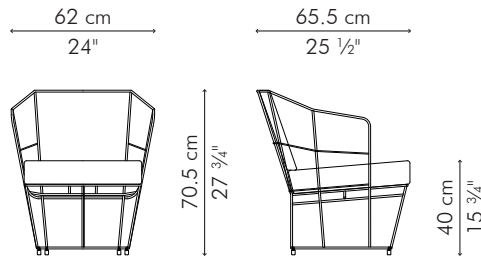

CALYX

KENETHCOBONPUE

SIDE CHAIR
EASY ARMCHAIR, lowback

☼ polyethylene, steel

EASY ARMCHAIR, lowback

OUTDOOR

-  8 kg / 18 lbs
-  13 kg / 29 lbs
-  0.28 m³
-  1.70 m / 1.85 yds

OUTDOOR polyethylene, steel