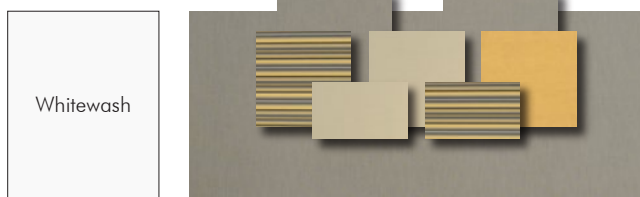

INDOOR abaca, nylon, steel

SCS-B-10131AW-UF

- Linen Olive Sheen
- Linen Chocolate
- Linen Moss Green

OUTDOOR polyethylene, nylon, steel

SCS-B-10131OD-UF1

- Sunbrella Taupe
- Brannon Whisper
- Dupione Pearl
- Sunbrella Glacier

SCS-B-10131OD-UF2

- Sunbrella Taupe
- Jasper Bouquet
- Dupione Pearl
- Sunbrella Glacier

SCS-WW-10131OD-UF1

- Spectrum Dove
- Dupione Pearl
- Foster Metallic
- Spectrum Daffodil

SCS-WW-10131OD-UF2

- Spectrum Dove
- Dupione Deep Sea
- Dupione Peridot
- Violetta Baltic