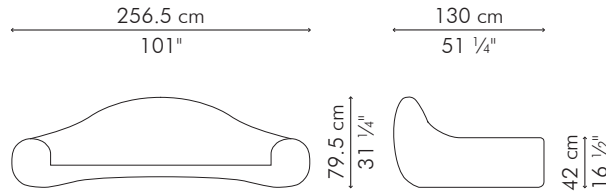

CROISSANT

KENETHCOBONPUE

SOFA

🏠 abaca, nylon, steel

☀️ polyethylene, nylon, steel

CROISSANT

SOFA

	INDOOR	OUTDOOR
	48 kg / 106 lbs	55 kg / 121 lbs
	90 kg / 198 lbs	97 kg / 214 lbs
	3.53 m ³	3.41 m ³
	SEAT 4.00 m / 4.45 yds	
	PILLOWS 2 pcs 56 x 56 cm / 22" x 22"	1.30 m / 1.40 yds
		3 pcs 46 x 46 cm / 18" x 18"
		1.65 m / 1.80 yds
		2 pcs 46 x 36 cm / 18" x 14"
		1.10 m / 1.20 yds