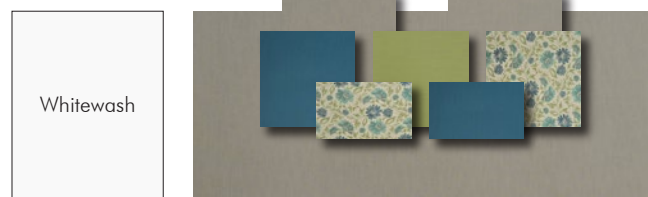

INDOOR abaca, nylon, steel

SCS-B-10131AW-UF

- Linen Olive Sheen
- Linen Chocolate
- Linen Moss Green

OUTDOOR polyethylene, nylon, steel

SCS-B-10131OD-UF1

- Sunbrella Taupe
- Brannon Whisper
- Dupione Pearl
- Sunbrella Glacier

SCS-B-10131OD-UF2

- Sunbrella Taupe
- Jasper Bouquet
- Dupione Pearl
- Sunbrella Glacier

SCS-WW-10131OD-UF1

- Spectrum Dove
- Dupione Pearl
- Foster Metallic
- Spectrum Daffodil

SCS-WW-10131OD-UF2

- Spectrum Dove
- Dupione Deep Sea
- Dupione Peridot
- Violetta Baltic