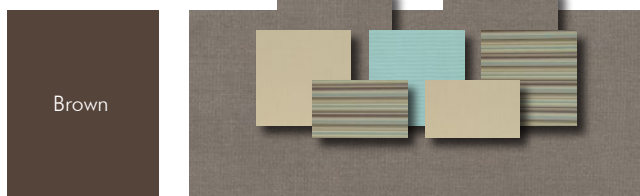

INDOOR abaca, nylon, steel

SCS-B-10131AW-UF

- Linen Olive Sheen
- Linen Chocolate
- Linen Moss Green

OUTDOOR polyethylene, nylon, steel

SCS-B-10131OD-UF1

- Sunbrella Taupe
- Brannon Whisper
- Dupione Pearl
- Sunbrella Glacier

SCS-B-10131OD-UF2

- Sunbrella Taupe
- Jasper Bouquet
- Dupione Pearl
- Sunbrella Glacier

SCS-WW-10131OD-UF1

- Spectrum Dove
- Dupione Pearl
- Foster Metallic
- Spectrum Daffodil

SCS-WW-10131OD-UF2

- Spectrum Dove
- Dupione Deep Sea
- Dupione Peridot
- Violetta Baltic