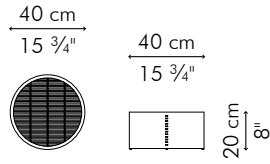

COFFEE TABLE, 40