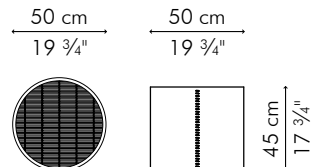

 0.23 m³

GLASS

7 kg / 16 lbs

29 kg / 64 lbs

0.13 m³

Standard glass size:

75.5 cm Ø x 6 mm thickness
(29 3/4" Ø x 1/4"), swiped edge

INDOOR reconstituted leather, bamboo, plywood

4 kg / 9 lbs

21 kg / 46 lbs

0.08 m³

Standard glass size:

55.5 cm Ø x 6 mm thickness
(21 3/4" Ø x 1/4"), swiped edge

INDOOR reconstituted leather, bamboo, plywood

Brown

TCSM-B-2313-G

0.04 m³

Standard glass size:

35.5 cm Ø x 6 mm thickness
(14" Ø x 1/4"), swiped edge

INDOOR reconstituted leather, bamboo, plywood

Brown

TCSM-B-1508-G

END TABLE, 50

INDOOR

 5.5 kg / 12 lbs

 7.5 kg / 17 lbs

 0.18 m³

GLASS

2.5 kg / 6 lbs

18 kg / 40 lbs

0.06 m³

Standard glass size: