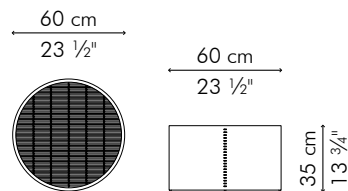

COFFEE TABLE, 60

INDOOR

6.5 kg / 14 lbs

8.5 kg / 19 lbs

0.17 m³

GLASS

4 kg / 9 lbs

21 kg / 46 lbs

0.08 m³

Standard glass size:

55.5 cm Ø x 6 mm thickness
(21 3/4" Ø x 1/4"), swiped edge

INDOOR reconstituted leather, bamboo, plywood

Brown

TCSM-B-2313-G