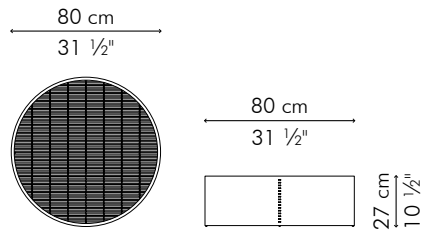

COFFEE TABLE, 80

INDOOR

9.5 kg / 21 lbs

12 kg / 27 lbs

0.23 m³

GLASS

7 kg / 16 lbs

29 kg / 64 lbs

0.13 m³

Standard glass size:

75.5 cm Ø x 6 mm thickness
(29 3/4" Ø x 1/4"), swiped edge

INDOOR reconstituted leather, bamboo, plywood

Brown

TCSM-B-3110-G