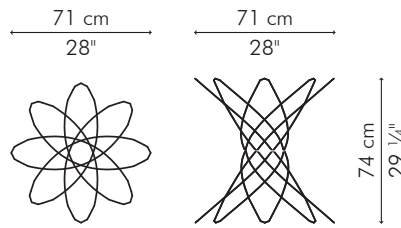

DINING TABLE, regular

INDOOR

16 kg / 35 lbs

20 kg / 44 lbs

0.43 m³

OUTDOOR

16 kg / 35 lbs

20 kg / 44 lbs

0.43 m³

GLASS

36.5 kg / 81 lbs

71.5 kg / 158 lbs

0.30 m³

Standard glass size:

122 cm Ø x 12 mm thickness
(48" Ø x 1/2"), pencil edge

INDOOR polycotton, steel

Bright Red

TDDN-BR-2829-G

Black

TDDN-BL-2829-G

OUTDOOR acrylic fabric, steel

Bright Red

TDDN-BR-2829OD-G

Black

TDDN-BL-2829OD-G