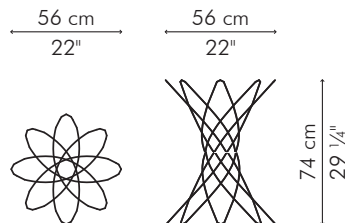

DINING TABLE, small

INDOOR

14 kg / 31 lbs

17 kg / 38 lbs

0.27 m³

OUTDOOR

14 kg / 31 lbs

17 kg / 38 lbs

0.27 m³

GLASS

28 kg / 62 lbs

58 kg / 128 lbs

0.24 m³

Standard glass size:

122 cm Ø x 12 mm thickness
(48" Ø x 1/2"), pencil edge

INDOOR polycotton, steel

Bright Red

TDDN-BR-2229-G

Black

TDDN-BL-2229-G

OUTDOOR acrylic fabric, steel

Bright Red

TDDN-BR-2229OD-G

Black

TDDN-BL-2229OD-G