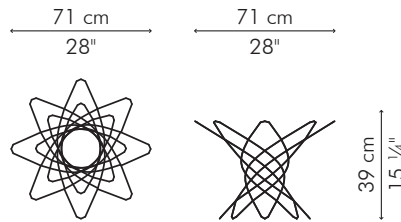

71.5 kg / 158 lbs

0.30 m³

Standard glass size:

122 cm Ø x 12 mm thickness
(48" Ø x 1/2"), pencil edge

INDOOR polycotton, steel

Bright Red

TDDN-BR-2829-G

Black

28 kg / 62 lbs

58 kg / 128 lbs

0.24 m³

Standard glass size:

122 cm Ø x 12 mm thickness
(48" Ø x 1/2"), pencil edge

INDOOR polycotton, steel

Bright Red

TDDN-BR-2229-G

INDOOR

10.5 kg / 23 lbs

13.5 kg / 30 lbs

0.22 m³

OUTDOOR

10.5 kg / 23 lbs

13.5 kg / 30 lbs

0.22 m³

GLASS

23 kg / 51 lbs

53 kg / 117 lbs

0.24 m³

Standard glass size:
107 cm Ø x 10 mm thickness
(42" Ø x 3/8"), pencil edge

INDOOR polycotton, steel

Bright Red

TCDN-BR-2815-G