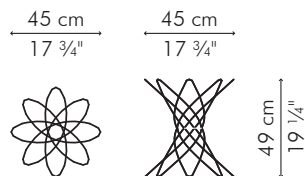

28 kg / 62 lbs

58 kg / 128 lbs

0.24 m³

Standard glass size:

122 cm Ø x 12 mm thickness
(48" Ø x 1/2"), pencil edge

INDOOR polycotton, steel

Bright Red

TDDN-BR-2229-G

GLASS

23 kg / 51 lbs

53 kg / 117 lbs

0.24 m³

Standard glass size:
107 cm Ø x 10 mm thickness
(42" Ø x 3/8"), pencil edge

INDOOR polycotton, steel

Bright Red

TCDN-BR-2815-G

INDOOR

5.5 kg / 12 lbs

7.5 kg / 17 lbs

0.12 m³

OUTDOOR

5.5 kg / 12 lbs

7.5 kg / 17 lbs

0.12 m³

GLASS

7.5 kg / 171 lbs

25.5 kg / 56 lbs

0.09 m³

Standard glass size:
60 cm Ø x 10 mm thickness
(23 1/2" Ø x 3/8"), pencil edge

INDOOR polycotton, steel

Bright Red

TEDN-BR-1719-G