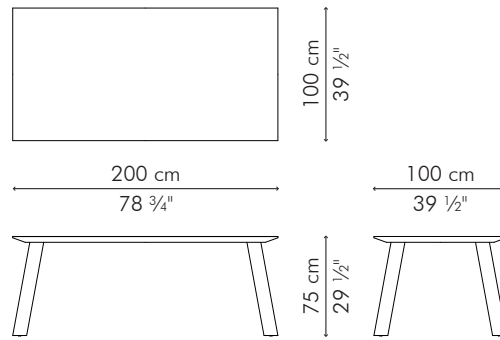

Natural

TDFR-N-4729

DINING TABLE, round small

100 cm
39 1/2"

100 cm
39 1/2"

INDOOR

 22 kg / 49 lbs

 25 kg / 55 lbs

DINING TABLE, rectangular

INDOOR

 36 kg / 79 lbs

 42 kg / 93 lbs

 0.27 m³

INDOOR oak

Brown

TDFR-B-7829