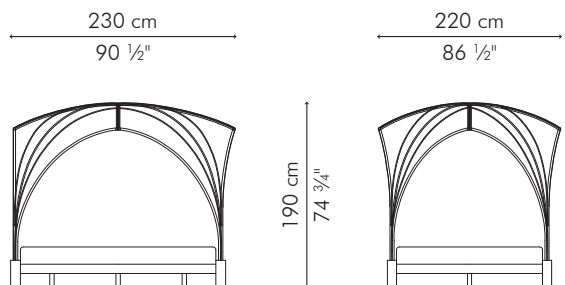

BED, European king

INDOOR

95.5 kg / 211 lbs

109 kg / 240 lbs

3.88 m³

Mattress size:

200 cm L x 180 cm W x 20-30 cm H
(78 3/4" L x 70 3/4" W x 8-12" H)

INDOOR buri, rattan peel, nylon, steel, oak

Brown

BHGK-B-8674