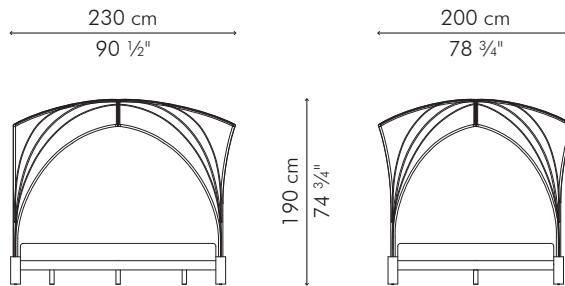

BED, European queen

INDOOR

90.5 kg / 200 lbs

104 kg / 229 lbs

3.42 m³

Mattress size:

200 cm L x 160 cm W x 20-30 cm H
(78 3/4" L x 63" W x 8-12" H)

INDOOR buri, rattan peel, nylon, steel, oak

Brown

BHGQ-B-7574

NITE TABLE

INDOOR

6.5 kg / 14 lbs

9 kg / 20 lbs

0.16 m³

INDOOR buri, rattan peel, nylon, steel, oak

Brown

TCCS-B-5413AW-G