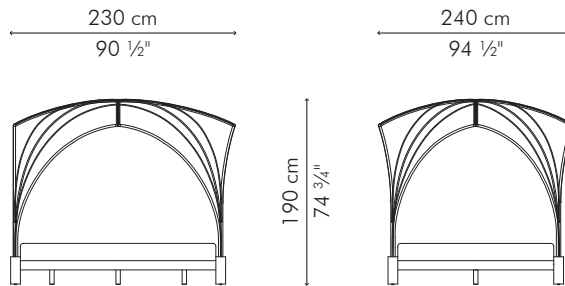

BED, European extra king

INDOOR

106 kg / 234 lbs

0 kg / 0 lbs

4.35 m³

Mattress size:

200 cm L x 200 cm W x 20-30 cm H
(78 3/4" L x 78 3/4" W x 8-12" H)

INDOOR buri, rattan peel, nylon, steel, oak

Brown

BHGK-B-9474