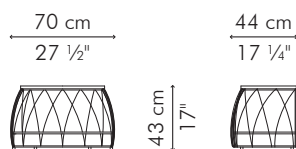

NITE TABLE

INDOOR

6.5 kg / 14 lbs

9 kg / 20 lbs

0.16 m³

INDOOR buri, rattan peel, nylon, steel, oak

Brown

TCCS-B-5413AW-G