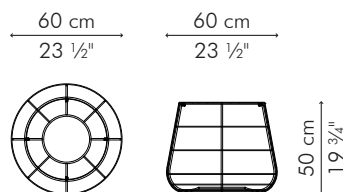

0.41 m³

GLASS

16 kg / 35 lbs

39 kg / 86 lbs

0.14 m³

Standard glass size:

79 cm Ø x 10 mm thickness
(31" Ø x 3/8"), swiped edge, frosted

OUTDOOR

polyethylene, nylon, steel

Black

TCHG-BL-3715OD-G

Whitewash

TCHG-WW-3715OD-G

END TABLE

OUTDOOR

4.5 kg / 10 lbs

6.5 kg / 14 lbs

0.21 m³

GLASS

2 kg / 4 lbs

16 kg / 35 lbs

0.05 m³

Standard glass size:

42.5 cm Ø x 6 mm thickness
(16 3/4" Ø x 1/4"), swiped edge, frosted