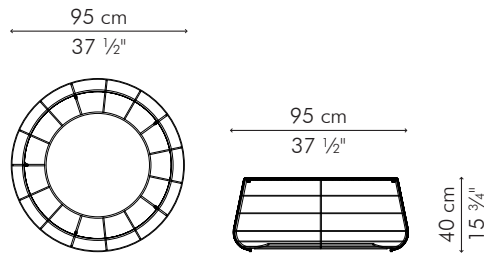

HAGIA

KENETHCOBONPUE

COFFEE TABLE
END TABLE

☼ polyethylene, nylon, steel

COFFEE TABLE

OUTDOOR

6.5 kg / 14 lbs

10.5 kg / 23 lbs

0.41 m³

GLASS

16 kg / 35 lbs

39 kg / 86 lbs

0.14 m³

Standard glass size:

79 cm Ø x 10 mm thickness
(31" Ø x 3/8"), swiped edge, frosted

OUTDOOR

polyethylene, nylon, steel

Black

TCHG-BL-3715OD-G

Whitewash

TCHG-WW-3715OD-G

END TABLE

OUTDOOR

4.5 kg / 10 lbs

6.5 kg / 14 lbs

0.21 m³

GLASS

2 kg / 4 lbs

16 kg / 35 lbs

0.05 m³

Standard glass size:

42.5 cm Ø x 6 mm thickness
(16 3/4" Ø x 1/4"), swiped edge, frosted