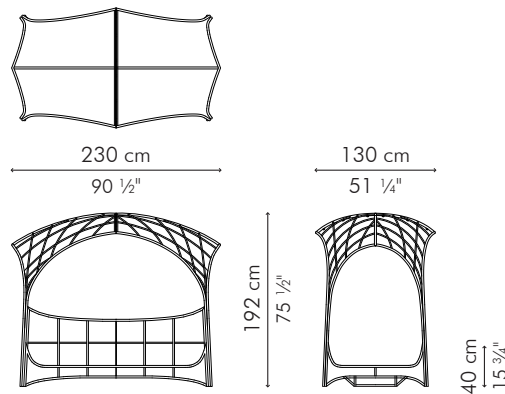

HAGIA

KENETHCOBONPUE

DAYBED

☀️ polyethylene, nylon, steel

DAYBED

OUTDOOR

	80.5 kg / 178 lbs
	130.5 kg / 288 lbs
	4.43 m ³ , 1/4
	SEAT 5.10 m / 5.70 yds
	PILLOWS 4 pcs 56 x 56 cm / 22" x 22"
	2.60 m / 2.80 yds
	3 pcs 51 x 51 cm / 20" x 20"
	1.80 m / 1.95 yds
	4 pcs 49 x 33 cm / 19" x 13"
	2.40 m / 2.60 yds