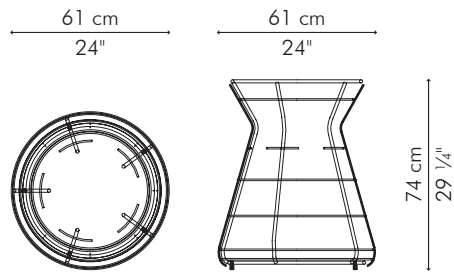

HAGIA

KENETHCOBONPUE

DINING TABLE

☼ polyethylene, nylon, steel

DINING TABLE

OUTDOOR

 10.5 kg / 23 lbs

 14 kg / 31 lbs

 0.30 m³

Standard glass size:
100 cm Ø x 12 mm thickness
(39 1/2" Ø x 1/2"), pencil edge, frosted

OUTDOOR polyethylene, nylon, steel

Black

TDHG-BL-2429OD-G

Whitewash

TDHG-WW-2429OD-G