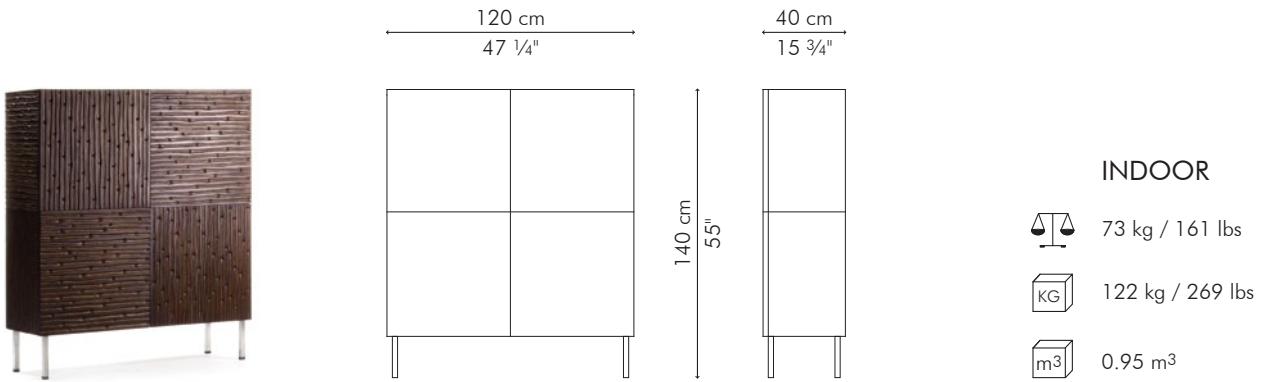

KABUKI

KENETHCOBONPUE

4-DOOR CABINET

🏠 hand carved HDF (high-density fiberboard), stainless steel

CABINET, 4 doors

INDOOR hand carved HDF (high-density fiberboard)

Ash

CKB-A-4755

Brown

CKB-B-4755