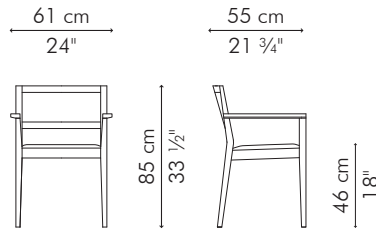

KAWAYAN

KENETHCOBONPUE

SIDE CHAIR
ARMCHAIR

🏠 rattan, oak or maple

ARMCHAIR

INDOOR

7.5 kg / 17 lbs

10.5 kg / 23 lbs

0.34 m³

0.60 m / 0.65 yds

INDOOR rattan, maple or oak

CAKA-DB-2433M-UF

Naranja Brown

CAKA-DB-2433O-UF

Naranja Brown

SIDE CHAIR

INDOOR

7 kg / 15 lbs

19 kg / 42 lbs

0.35 m³

0.50 m / 0.55 yds

2

INDOOR rattan, maple or oak

CSKA-DB-1933M-UF