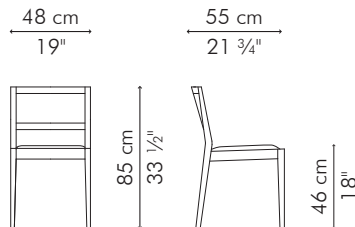

KAWAYAN

KENETHCOBONPUE

SIDE CHAIR
ARMCHAIR

🏠 rattan, oak or maple

ARMCHAIR

INDOOR

7.5 kg / 17 lbs

10.5 kg / 23 lbs

0.34 m³

0.60 m / 0.65 yds

INDOOR rattan, maple or oak

CAKA-DB-2433M-UF

Naranja Brown

CAKA-DB-2433O-UF

Naranja Brown

SIDE CHAIR

INDOOR

7 kg / 15 lbs

19 kg / 42 lbs

0.35 m³

0.50 m / 0.55 yds

2

INDOOR rattan, maple or oak

CSKA-DB-1933M-UF