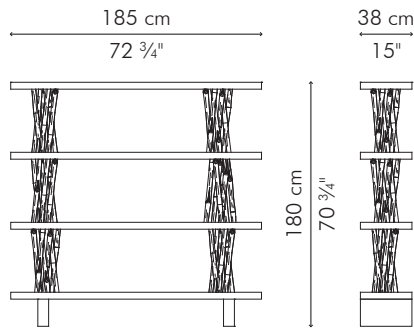

KAWAYAN

KENETHCOBONPUE

BOOKSHELF

oak, rattan

BOOKSHELF, large

	TOP	BOTTOM
	32 kg / 71 lbs	13.5 kg / 30 lbs
	37 kg / 82 lbs	16.5 kg / 36 lbs
	1.03 m ³ , $\frac{1}{4}$	0.71 m ³ , $\frac{1}{4}$
	2 boxes	

INDOOR oak, rattan