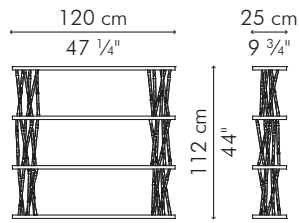

Dark Brown

SBKA-DB-7270

BOOKSHELF, medium

	INDOOR
	32 kg / 71 lbs
	37 kg / 82 lbs
	0.83 m ³

INDOOR oak, rattan

Dark Brown

SBKA-DB-4767

BOOKSHELF, small