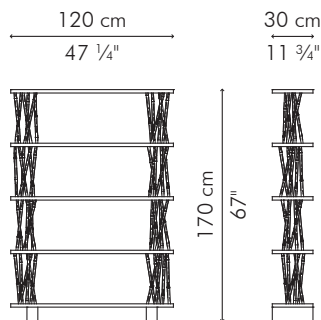

BOOKSHELF, medium

	INDOOR
	32 kg / 71 lbs
	37 kg / 82 lbs
	0.83 m³

INDOOR oak, rattan

Dark Brown

SBKA-DB-4767