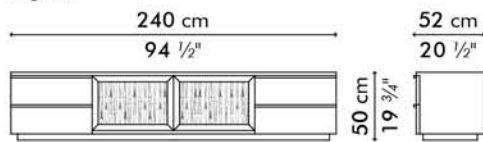

KAWAYAN

KENETHCOBONPUE

BOOKSHELF, SMALL
ENTERTAINMENT CONSOLE

🏠 oak, rattan

KAWAYAN

Entertainment Console

Standard glass size:

REGULAR 40.5 cm D x 58.5 cm W x 6 mm thickness
(16" D x 23" W x 1/4"), clear glass

SMALL 46.5 cm D x 50 cm W x 6 mm thickness
(18 1/4" D x 19 3/4" W x 1/4"), clear glass

regular

small

	REGULAR	SMALL
	66 kg / 146 lbs	44 kg / 97 lbs
	103 kg / 227 lbs	25 kg / 55 lbs
	1.30 m ³	0.54 m ³
	2 boxes	