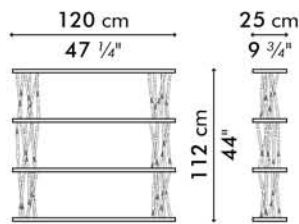

Bookshelf, small