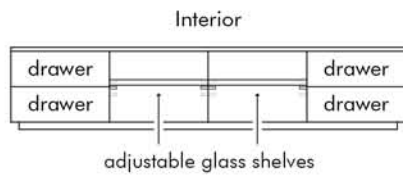

KAWAYAN

KENETHCOBONPUE

BOOKSHELF, SMALL
ENTERTAINMENT CONSOLE

🏠 oak, rattan

KAWAYAN

Entertainment Console

Standard glass size:

REGULAR 40.5 cm D x 58.5 cm W x 6 mm thickness
(16" D x 23" W x 1/4"), clear glass

SMALL 46.5 cm D x 50 cm W x 6 mm thickness
(18 1/4" D x 19 3/4" W x 1/4"), clear glass

regular

small

	REGULAR	SMALL
	66 kg / 146 lbs	44 kg / 97 lbs
	103 kg / 227 lbs	25 kg / 55 lbs
	1.30 m ³	0.54 m ³
	2 boxes	