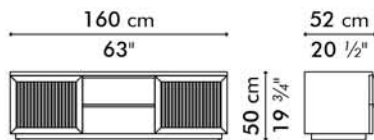

KAWAYAN

KENETHCOBONPUE

BOOKSHELF, SMALL
ENTERTAINMENT CONSOLE

🏠 oak, rattan

KAWAYAN

Entertainment Console

Standard glass size:

REGULAR 40.5 cm D x 58.5 cm W x 6 mm thickness
(16" D x 23" W x 1/4"), clear glass

SMALL 46.5 cm D x 50 cm W x 6 mm thickness
(18 1/4" D x 19 3/4" W x 1/4"), clear glass

regular

small

	REGULAR	SMALL
	66 kg / 146 lbs	44 kg / 97 lbs
	103 kg / 227 lbs	25 kg / 55 lbs
	1.30 m ³	0.54 m ³
	2 boxes	