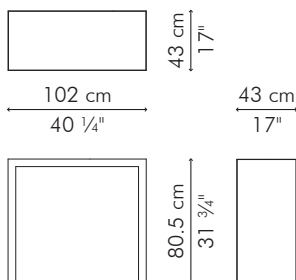

BAR TABLE, small

OUTDOOR

GLASS

10.5 kg / 23 lbs

5 kg / 11 lbs

14 kg / 31 lbs

20 kg / 44 lbs

0.39 m³

0.11 m³

Standard glass size:

102 cm W x 43 cm D x 10 mm thickness
(40 1/4" W x 17" D x 3/8"), clear glass, pencil edge

OUTDOOR polyethylene, aluminum

Brown

TBLK-B-5439OD-G

Whitewash

TBLK-WW-5439OD-G