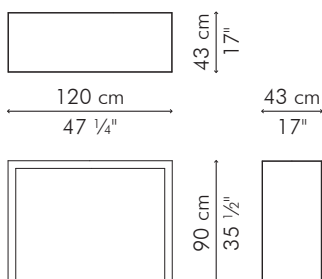

7 kg / 15 lbs

26 kg / 57 lbs

0.14 m³

Standard glass size:

138 cm W x 43 cm D x 10 mm thickness
(54 1/4" W x 17" D x 3/8"), clear glass, pencil edge

OUTDOOR polyethylene, aluminum

Brown

TBLK-B-5439OD-G

Whitewash

TBLK-WW-5439OD-G

BAR TABLE, medium

OUTDOOR

13.5 kg / 30 lbs

17 kg / 37 lbs

0.51 m³

GLASS

6 kg / 13 lbs

24 kg / 53 lbs

0.13 m³

Standard glass size:

120 cm W x 43 cm D x 10 mm thickness
(47 1/4" W x 17" D x 3/8"), clear glass, pencil edge

OUTDOOR polyethylene, aluminum

Brown

TBLK-B-4735OD-G

20 kg / 44 lbs

 0.39 m³

0.11 m³

Standard glass size:

102 cm W x 43 cm D x 10 mm thickness
(40 1/4" W x 17" D x 3/8"), clear glass, pencil edge

OUTDOOR polyethylene, aluminum

Brown

TBLK-B-5439OD-G