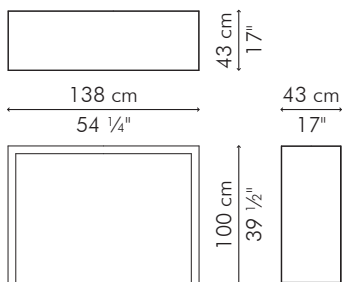

BAR TABLE

☼ polyethylene, aluminum

BAR TABLE, large

OUTDOOR

17.5 kg / 39 lbs

21 kg / 46 lbs

0.68 m³

GLASS

7 kg / 15 lbs

26 kg / 57 lbs

0.14 m³

Standard glass size:

138 cm W x 43 cm D x 10 mm thickness
(54 1/4" W x 17" D x 3/8"), clear glass, pencil edge

OUTDOOR polyethylene, aluminum

Brown

TBLK-B-5439OD-G

6 kg / 13 lbs

24 kg / 53 lbs

0.13 m³

Standard glass size:

120 cm W x 43 cm D x 10 mm thickness
(47 1/4" W x 17" D x 3/8"), clear glass, pencil edge

OUTDOOR polyethylene, aluminum

Brown

TBLK-B-4735OD-G

20 kg / 44 lbs

 0.39 m³

0.11 m³

Standard glass size:

102 cm W x 43 cm D x 10 mm thickness
(40 1/4" W x 17" D x 3/8"), clear glass, pencil edge

OUTDOOR polyethylene, aluminum

Brown

TBLK-B-5439OD-G