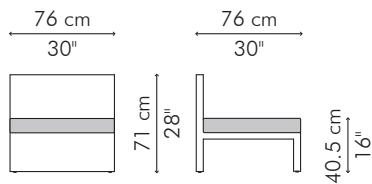

EASYCHAIR

☀ polyethylene, aluminum

EASY CHAIR

OUTDOOR

 12.5 kg / 28 lbs

 0.44 m³

 SEAT 1.60 m / 1.75 yds
PILLOW 1 pc 79 x 51 cm / 31" x 20"
0.85 m / 0.95 yds

OUTDOOR polyethylene, aluminum