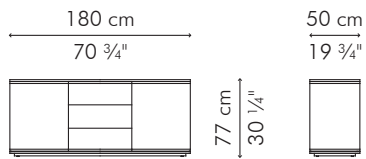

LOLAH

KENETHCOBONPUE

BUFFET CABINET

🏠 rattan, nylon twine, steel, maple

BUFFET CABINET

INDOOR

65 kg / 143 lbs

0.92 m³