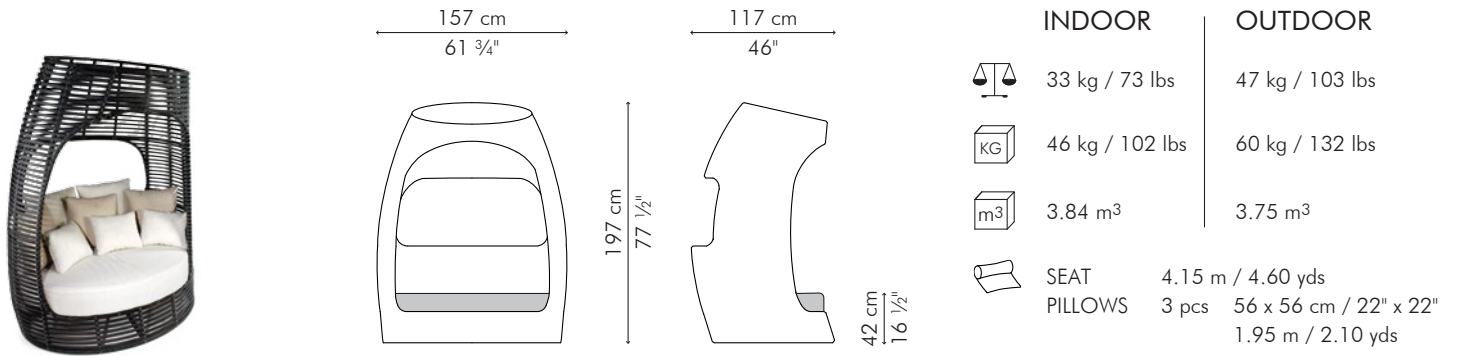

CAPSULE, 2 SEATER

🏠 rattan, nylon

☀️ polyethylene, nylon, aluminum

CAPSULE, 2 seater

INDOOR

OUTDOOR

	33 kg / 73 lbs	47 kg / 103 lbs
	46 kg / 102 lbs	60 kg / 132 lbs
	3.84 m ³	3.75 m ³
	SEAT 4.15 m / 4.60 yds	
	PILLOWS 3 pcs	56 x 56 cm / 22" x 22" 1.95 m / 2.10 yds
	2 pcs	51 x 51 cm / 20" x 20" 1.20 m / 1.30 yds
	3 pcs	49 x 33 cm / 19" x 13" 1.80 m / 1.95 yds

INDOOR rattan, nylon

CPLO-DB-6177-UF

- Naranja Camel
- Naranja Brown

CPLO-WW-6177-UF

- Naranja Brown
- Naranja Camel

OUTDOOR polyethylene, nylon, aluminum

CPLO-B-6177OD-UF1

- Sunbrella Taupe
- Brannon Whisper
- Sunbrella Spa
- Dupione Pearl