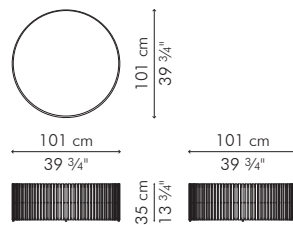

44 kg / 97 lbs

0.20 m³

Standard glass size:

78 cm D x 118 cm W x 10 mm thickness
(30 3/4" D x 46 1/2" W x 3/8"), frosted, swiped edge

INDOOR rattan, nylon, steel

Dark Brown

TCLO-DB-4713-G

Whitewash

6.5 kg / 14 lbs

25.5 kg / 56 lbs

0.12 m³

Standard glass size:

58 cm D x 88 cm W x 6 mm thickness
(22 3/4" D x 34 3/4" W x 1/4"), frosted, swiped edge

INDOOR rattan, nylon, steel

Dark Brown

TCLO-DB-3515-G

GLASS

3 kg / 7 lbs

17 kg / 38 lbs

0.06 m³

Standard glass size:

38 cm D x 58 cm W x 6 mm thickness
(15" D x 22 3/4" W x 1/4"), frosted, swiped edge

INDOOR rattan, nylon, steel

Dark Brown

COFFEE TABLE, round

INDOOR

7 kg / 15 lbs

0.47 m³

OUTDOOR

6 kg / 13 lbs

0.47 m³

Standard glass size: