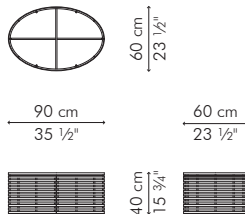

COFFEE TABLE, oval medium

INDOOR

9 kg / 20 lbs

12 kg / 27 lbs

0.25 m³

OUTDOOR

5 kg / 11 lbs

8 kg / 18 lbs

0.23 m³

GLASS

6.5 kg / 14 lbs

25.5 kg / 56 lbs

0.12 m³

Standard glass size:

58 cm D x 88 cm W x 6 mm thickness
(22 3/4" D x 34 3/4" W x 1/4"), frosted, swiped edge

INDOOR rattan, nylon, steel

Dark Brown

TCLO-DB-3515-G

Whitewash

TCLO-WW-3515-G

OUTDOOR polyethylene, nylon, aluminum

Brown

TCLO-B-3515OD-G

Whitewash

TCLO-WW-3515OD-G