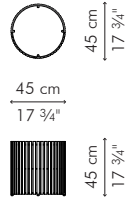

END TABLE

INDOOR

4 kg / 9 lbs

6 kg / 13 lbs

0.11 m³

OUTDOOR

3 kg / 7 lbs

5 kg / 11 lbs

0.10 m³

GLASS

2.5 kg / 6 lbs

16.5 kg / 36 lbs

0.05 m³

Standard glass size:

44 cm Ø x 6 mm thickness

(17 1/4" Ø x 1/4"), frosted, swiped edge

INDOOR rattan, nylon, steel

Dark Brown

TELO-DB-1717-G

Whitewash

TELO-WW-1717-G

OUTDOOR polyethylene, nylon, aluminum

Brown

TELO-B-1717OD-G

Whitewash

TELO-WW-1717OD-G