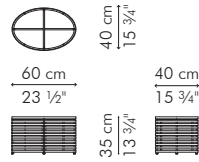

44 kg / 97 lbs

0.20 m³

Standard glass size:

78 cm D x 118 cm W x 10 mm thickness
(30 3/4" D x 46 1/2" W x 3/8"), frosted, swiped edge

INDOOR rattan, nylon, steel

Dark Brown

TCLO-DB-4713-G

Whitewash

6.5 kg / 14 lbs

25.5 kg / 56 lbs

0.12 m³

Standard glass size:

58 cm D x 88 cm W x 6 mm thickness
(22 3/4" D x 34 3/4" W x 1/4"), frosted, swiped edge

INDOOR rattan, nylon, steel

Dark Brown

TCLO-DB-3515-G

INDOOR

5 kg / 11 lbs

7 kg / 15 lbs

0.10 m³

OUTDOOR

3 kg / 7 lbs

5 kg / 11 lbs

0.09 m³

GLASS

3 kg / 7 lbs

17 kg / 38 lbs

0.06 m³

Standard glass size:

38 cm D x 58 cm W x 6 mm thickness
(15" D x 22 3/4" W x 1/4"), frosted, swiped edge

INDOOR rattan, nylon, steel

Dark Brown