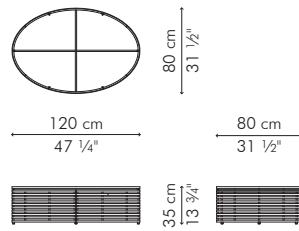

COFFEE TABLE, oval large

INDOOR

12 kg / 27 lbs

16 kg / 35 lbs

0.39 m³

OUTDOOR

6 kg / 13 lbs

10 kg / 22 lbs

0.37 m³

GLASS

19 kg / 42 lbs

44 kg / 97 lbs

0.20 m³

Standard glass size:

78 cm D x 118 cm W x 10 mm thickness
(30 3/4" D x 46 1/2" W x 3/8"), frosted, swiped edge

INDOOR rattan, nylon, steel

Dark Brown

TCLO-DB-4713-G

Whitewash

TCLO-WW-4713-G

OUTDOOR polyethylene, nylon, aluminum

Brown

TCLO-B-4713OD-G

Whitewash

TCLO-WW-4713OD-G