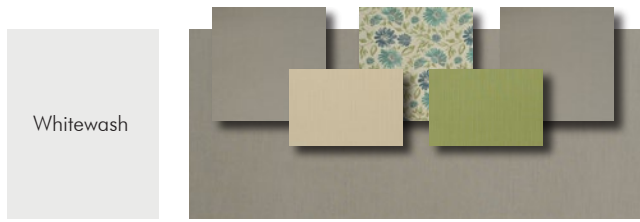

SLLO-WW-8228OD-UF3

- Spectrum Dove
- Dupione Pearl
- Dupione Peridot
- Violetta Baltic