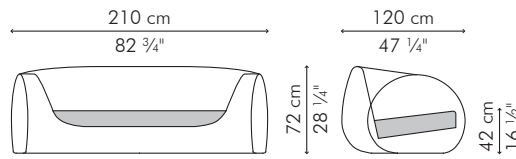

### INDOOR

27.5 kg / 61 lbs

36 kg / 79 lbs

1.82 m<sup>3</sup>

SEAT 3.15 m / 3.50 yds

PILLOWS 3 pcs 56 x 56 cm / 22" x 22"  
1.95 m / 2.10 yds

2 pcs 51 x 43 cm / 20" x 17"  
1.20 m / 1.30 yds