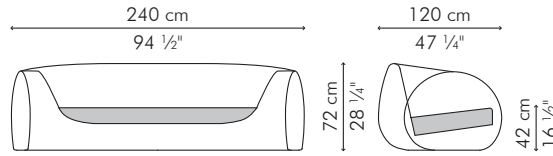

### INDOOR

33 kg / 73 lbs

42 kg / 93 lbs

2.12 m³

SEAT 3.95 m / 4.40 yds

PILLOWS 4 pcs 56 x 56 cm / 22" x 22"  
2.60 m / 2.80 yds

2 pcs 51 x 43 cm / 20" x 17"  
1.20 m / 1.30 yds