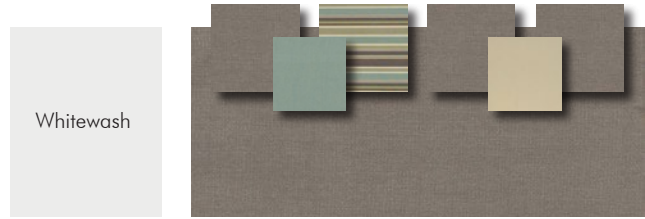

SLO-WW-9628OD-UF4

- Sunbrella Taupe
- Sunbrella Spa
- Duphione Pearl
- Brannon Whisper