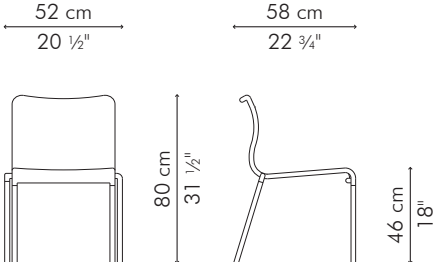

LOLITA

KENETHCOBONPUE

STACKING SIDE CHAIR

☀ polyethylene, stainless steel, aluminum

STACKING SIDE CHAIR

OUTDOOR

- 4 kg / 9 lbs
- 17 kg / 38 lbs
- 0.33 m³
- 4
- 2

OUTDOOR polyethylene, stainless steel, aluminum