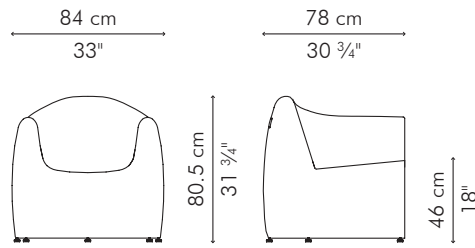

CLUB CHAIR

INDOOR

OUTDOOR

16.5 kg / 36 lbs

19 kg / 42 lbs

22.5 kg / 50 lbs

24.5 kg / 54 lbs

0.58 m³

0.55 m³

SEAT

0.65 m / 0.70 yds

INDOOR abaca, nylon, steel

CCLU-B-3331-UF

Linen Olive Sheen

OUTDOOR polyethylene, nylon, steel

CCLU-B-3331OD-UF1

Sunbrella Taupe

CCLU-B-3331OD-UF2

Spectrum Mushroom

CCLU-WW-3331OD-UF1

Spectrum Dove

CCLU-WW-3331OD-UF2

Sunbrella Taupe

CCLU-WW-3331OD-UF3

Dupione Pearl