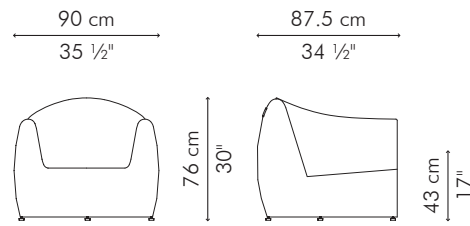

EASY ARMCHAIR
CLUB CHAIR

🏠 abaca, nylon, steel

⚙️ polyethylene, nylon, steel

EASY ARMCHAIR

INDOOR

OUTDOOR

16.5 kg / 36 lbs

18.5 kg / 41 lbs

23 kg / 51 lbs

25.5 kg / 56 lbs

0.71 m³

0.68 m³

SEAT 1.55 m / 1.70 yds

PILLOW 1 pc 46 x 46 cm / 18" x 18"
0.55 m / 0.60 yds

INDOOR abaca, nylon, steel

CAECS-B-4026AW-UF

24.5 kg / 54 lbs

0.58 m³

0.55 m³

SEAT

0.65 m / 0.70 yds

INDOOR abaca, nylon, steel

CCLU-B-3331-UF

Linen Olive Sheen