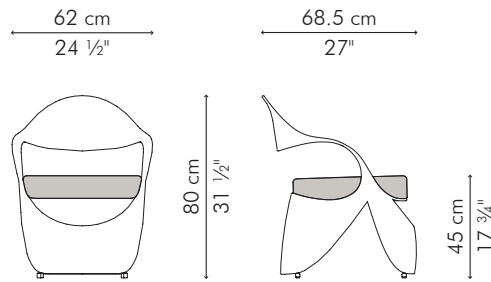

MANOLO

KENETHCOBONPUE

EASY ARMCHAIR

🏠 rattan, nylon, steel

☀️ polyethylene, nylon, steel

CLUB CHAIR

INDOOR

11 kg / 24 lbs

15 kg / 33 lbs

0.38 m³

1.00 m / 1.15 yds

OUTDOOR

11.5 kg / 25 lbs

15.5 kg / 34 lbs

0.38 m³

INDOOR rattan, nylon, steel