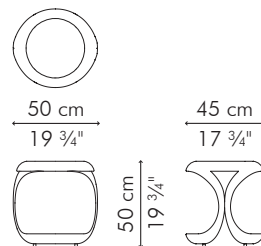

10.5 kg / 23 lbs

0.36 m³

OUTDOOR

8 kg / 18 lbs

11.5 kg / 251 lbs

0.33 m³

GLASS

10 kg / 22 lbs

27 kg / 60 lbs

0.11 m³

Standard glass size:

46.5 cm D x 96 cm W x 10 mm thickness
(18 1/4" D x 37 3/4" W x 3/8"), frosted, swiped edge

INDOOR rattan, nylon, steel

Brown

TCMN-B-4715-G

Whitewash

END TABLE

INDOOR

3 kg / 7 lbs

4 kg / 9 lbs

0.14 m³

OUTDOOR

5 kg / 11 lbs

6 kg / 13 lbs

0.13 m³

GLASS

1.5 kg / 3 lbs

12.5 kg / 28 lbs

0.03 m³

Standard glass size:

31.5 cm Ø x 6 mm thickness
(12 1/2" Ø x 1/4"), frosted, swiped edge

INDOOR rattan, nylon, steel