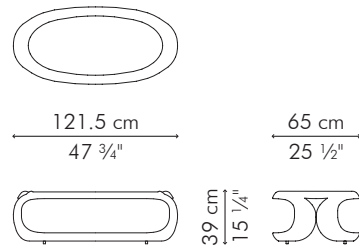

MANOLO

KENETHCOBONPUE

COFFEE TABLE
END TABLE

rattan, nylon, steel

polyethylene, nylon, steel

COFFEE TABLE

INDOOR

7 kg / 15 lbs

10.5 kg / 23 lbs

0.36 m³

OUTDOOR

8 kg / 18 lbs

11.5 kg / 251 lbs

0.33 m³

GLASS

10 kg / 22 lbs

27 kg / 60 lbs

0.11 m³

Standard glass size:

46.5 cm D x 96 cm W x 10 mm thickness
(18 1/4" D x 37 3/4" W x 3/8"), frosted, swiped edge

INDOOR rattan, nylon, steel

Brown

TCMN-B-4715-G

Whitewash

0.13 m³

GLASS

1.5 kg / 3 lbs

12.5 kg / 28 lbs

0.03 m³

Standard glass size:

31.5 cm Ø x 6 mm thickness
(12 1/2" Ø x 1/4"), frosted, swiped edge

INDOOR rattan, nylon, steel