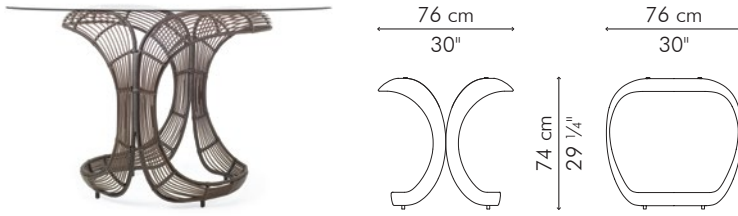

MANOLO

KENETHCOBONPUE

DINING TABLE

🏠 rattan, nylon, steel

☀️ polyethylene, nylon, steel

DINING TABLE

INDOOR

	15.5 kg / 34 lbs
	17.5 kg / 39 lbs
	0.50 m ³

OUTDOOR

16.5 kg / 36 lbs
18.5 kg / 41 lbs
0.47 m ³

GLASS

46 kg / 101 lbs
86 kg / 190 lbs
0.37 m ³

Standard glass size:
137 cm Ø x 12 mm thickness
(54" Ø x 1/2"), pencil edge

INDOOR rattan, nylon, steel

	Brown	TDMN-B-3029-G
	Whitewash	TDMN-WW-3029-G