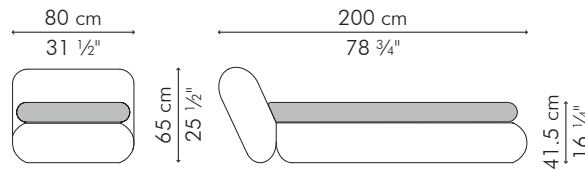

## CHAISE LOUNGE

INDOOR

OUTDOOR

26 kg / 57 lbs

34 kg / 75 lbs

1.22 m<sup>3</sup>

1.17 m<sup>3</sup>

3.35 m / 3.75 yds