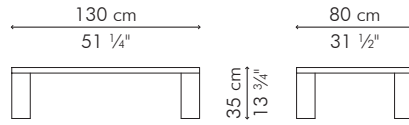

MATILDA

KENETHCOBONPUE

COFFEE TABLE
END TABLE

 reconstituted leather, maple

COFFEE TABLE, leather

INDOOR

18.5 kg / 41 lbs

0.74 m³

INDOOR reconstituted leather, maple

Brown

TCMD-B-5613

END TABLE, leather

INDOOR

9.5 kg / 21 lbs

0.28 m³

INDOOR reconstituted leather, maple