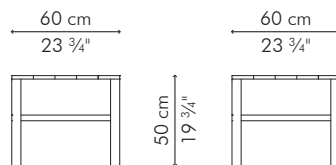

MATILDA

KENETHCOBONPUE

COFFEE TABLE
END TABLE

 reconstituted leather, maple

COFFEE TABLE, leather

INDOOR

18.5 kg / 41 lbs

0.74 m³

INDOOR reconstituted leather, maple

Brown

TCMD-B-5613

END TABLE, leather

INDOOR

9.5 kg / 21 lbs

0.28 m³

INDOOR reconstituted leather, maple