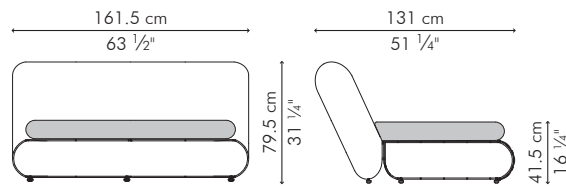

### OUTDOOR

	46 kg / 101 lbs
	1.88 m <sup>3</sup>
	SEAT 4.60 m / 5.10 yds
	PILLOWS 2 pcs 46 x 46 cm / 18" x 18" 1.10 m / 1.20 yds
	2 pcs 49 x 33 cm / 19" x 13" 1.20 m / 1.30 yds

OUTDOOR polyethylene, nylon, steel