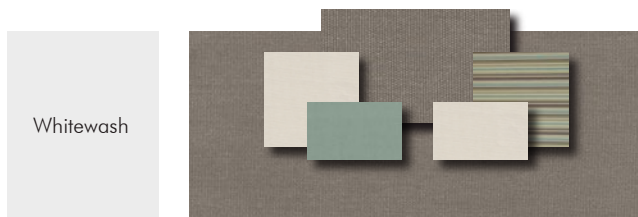

BDMD-WW-6332OD-UF1

	Sunbrella Taupe		Brannon Whisper
	Sunbrella Canvas		Sunbrella Spa