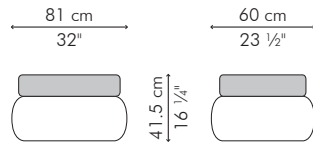

OTTOMAN

INDOOR

7 kg / 15 lbs

9 kg / 204 lbs

0.26 m³

1.10 m / 1.20 yds

OUTDOOR

15 kg / 33 lbs

17 kg / 38 lbs

0.25 m³

INDOOR rattan

OTMD-B-3216-UF

Brown

Naranja Camel

OUTDOOR polyethylene, steel

OTMD-B-3216OD-UF

Brown

Sunbrella Taupe

OTMD-WW-3216OD-UF1

Whitewash

Sunbrella Taupe

OTMD-WW-3216OD-UF2

Whitewash

Spectrum Dove