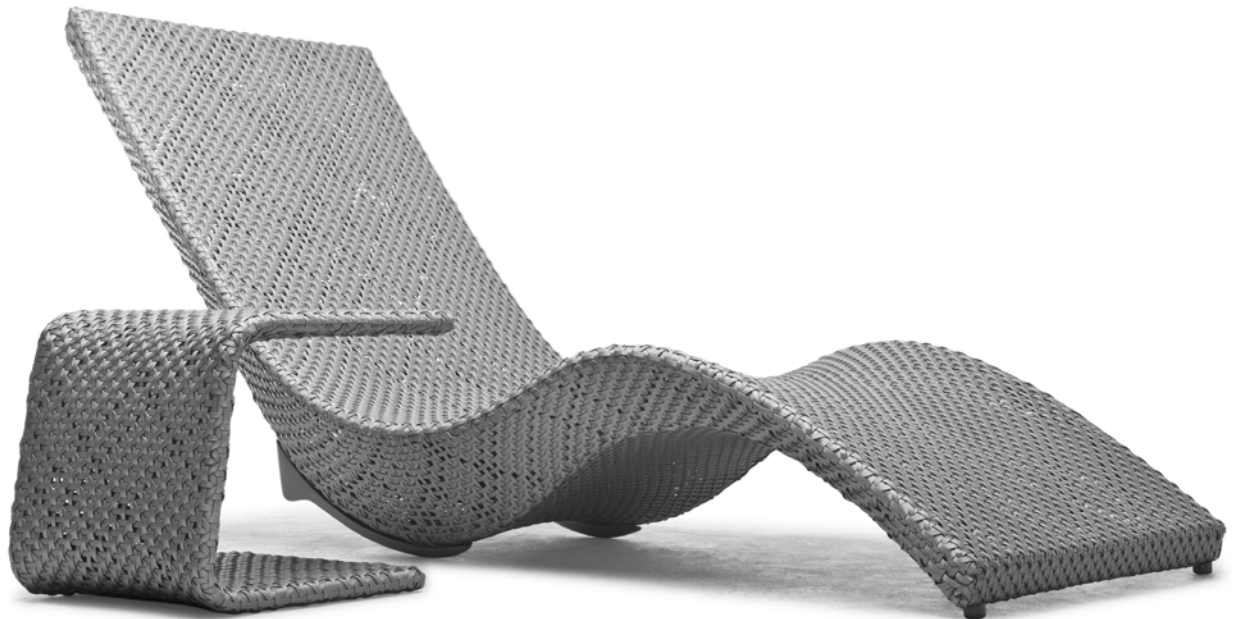

MERMAID

KENETHCOBONPUE

CHAISE LOUNGE
END TABLE

designed by
Peter Hertel & Sebastian Klarhoefer

☀ polyethylene, aluminum

CHAISE LOUNGE

OUTDOOR

-  8.5 kg / 19 lbs
-  32.5 kg / 72 lbs
-  1.22 m³
-  0.60 m / 0.65 yds
-  2

OUTDOOR polyethylene, aluminum

CLMM-BZ-2722OD-UF1

 Sunbrella Taupe

CLMM-BZ-2722OD-UF2

 Sunbrella Canvas

CLMM-BZ-2722OD-UF3

 Sunbrella Tuscan

CLMM-S-2722OD-UF1

 Sunbrella Glacier

CLMM-S-2722OD-UF2

 Spectrum Dove

CLMM-W-2722OD-UF1

 Sunbrella Glacier

CLMM-W-2722OD-UF2

 Spectrum Dove

CLMM-W-2722OD-UF3

 Sunbrella Air Blue

END TABLE

OUTDOOR

3.5 kg / 8 lbs

5.5 kg / 12 lbs

0.08 m³

OUTDOOR polyethylene, aluminum

Bronze	TEMM-BZ-1415OD
Silver	TEMM-S-1415OD
White	TEMM-W-1415OD