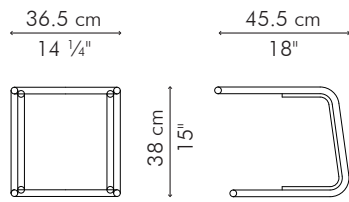

 Sunbrella Air Blue

END TABLE

OUTDOOR

3.5 kg / 8 lbs

5.5 kg / 12 lbs

0.08 m³

OUTDOOR polyethylene, aluminum

Bronze	TEMM-BZ-1415OD
Silver	TEMM-S-1415OD
White	TEMM-W-1415OD