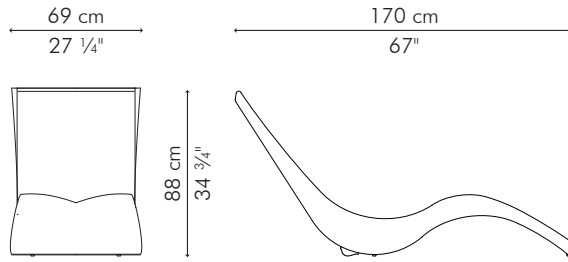

MERMAID

KENETHCOBONPUE

CHAISE LOUNGE
END TABLE

designed by
Peter Hertel & Sebastian Klarhoefer

☀ polyethylene, aluminum

CHAISE LOUNGE

OUTDOOR

-  8.5 kg / 19 lbs
-  32.5 kg / 72 lbs
-  1.22 m³
-  0.60 m / 0.65 yds
-  2

 Sunbrella Air Blue

END TABLE

OUTDOOR

3.5 kg / 8 lbs

5.5 kg / 12 lbs

0.08 m³

OUTDOOR polyethylene, aluminum

Bronze	TEMM-BZ-1415OD
Silver	TEMM-S-1415OD
White	TEMM-W-1415OD