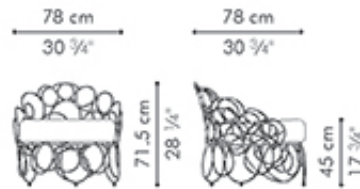

NOODLE

KENETHCOBONPUE

EASY ARMCHAIR
LOVESEAT

🏠 rattan, nylon, steel

⚙️ polyethylene, nylon, steel

NOODLE

Loveseat

	INDOOR	OUTDOOR
 Weight	41 kg / 90 lbs	46 kg / 101 lbs
 Weight	51.5 kg / 114 lbs	56.5 kg / 125 lbs
 Volume	1.72 m³	1.65 m³
 SEAT	3.50 m / 3.90 yds	
 PILLOWS	2 pcs 56x56 cm / 22"x22"	1.30 m / 1.40 yds
	3 pcs 51x51 cm / 20"x20"	1.80 m / 1.95 yds
	2 pcs 49x33 cm / 19"x13"	1.20 m / 1.30 yds

Easy Armchair

	INDOOR	OUTDOOR
 Weight	14 kg / 31 lbs	18 kg / 40 lbs
 Weight	18 kg / 40 lbs	22 kg / 49 lbs
 Volume	0.52 m³	0.50 m³
 SEAT	1.50 m / 1.65 yds	
 PILLOWS	1 pc 51x51 cm / 20"x20"	0.60 m / 0.65 yds