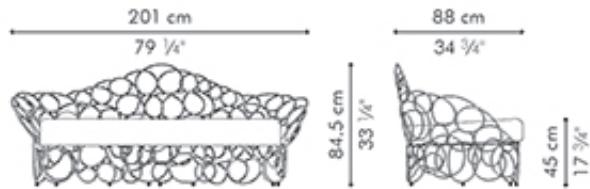

NOODLE

KENETHCOBONPUE

EASY ARMCHAIR
LOVESEAT

🏠 rattan, nylon, steel

⚙️ polyethylene, nylon, steel

NOODLE

Loveseat

	INDOOR	OUTDOOR
 Weight	41 kg / 90 lbs	46 kg / 101 lbs
 Weight	51.5 kg / 114 lbs	56.5 kg / 125 lbs
 Volume	1.72 m³	1.65 m³
 SEAT	3.50 m / 3.90 yds	
 PILLOWS	2 pcs 56x56 cm / 22"x22"	1.30 m / 1.40 yds
	3 pcs 51x51 cm / 20"x20"	1.80 m / 1.95 yds
	2 pcs 49x33 cm / 19"x13"	1.20 m / 1.30 yds

Easy Armchair

	INDOOR	OUTDOOR
 Weight	14 kg / 31 lbs	18 kg / 40 lbs
 Weight	18 kg / 40 lbs	22 kg / 49 lbs
 Volume	0.52 m³	0.50 m³
 SEAT	1.50 m / 1.65 yds	
 PILLOWS	1 pc 51x51 cm / 20"x20"	0.60 m / 0.65 yds