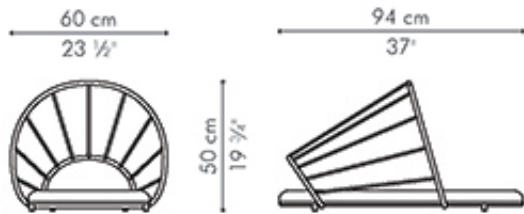

# OPERETTA

KENETHCOBONPUE

PET LOUNGE

polyethylene, nylon, steel

# OPERETTA

Pet Lounge

-  7.5 kg / 17 lbs
-  10.5 kg / 23 lbs
-  0.31 m³
-  1.05 m / 1.15 yds

**OUTDOOR** polyethylene, nylon, steel

whitewash

brown

**UPHOLSTERY**

flax