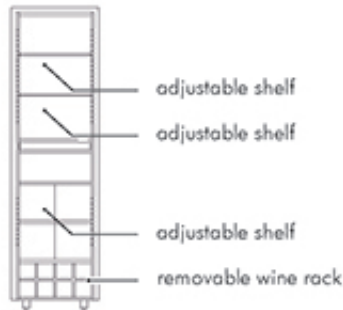

PARCHMENT

KENETHCOBONPUE

BAR CABINET
CABINET

🏠 oak or walnut, stainless steel

PARCHMENT Bar Cabinet

Interior

55 cm
21 ³/₄"

40 cm
15 ³/₄"

51 kg / 112 lbs

59 kg / 130 lbs

0.57 m³

Cabinet

Interior

55 cm
21 ³/₄"

40 cm
15 ³/₄"

54 kg / 119 lbs