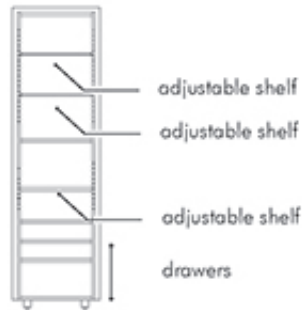

PARCHMENT

KENETHCOBONPUE

BAR CABINET
CABINET

🏠 oak or walnut, stainless steel

PARCHMENT Bar Cabinet

Interior

55 cm
21 ³/₄"

40 cm
15 ³/₄"

51 kg / 112 lbs

59 kg / 130 lbs

0.57 m³

Cabinet

Interior

55 cm
21 ³/₄"

40 cm
15 ³/₄"

54 kg / 119 lbs