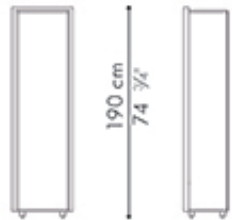

PARCHMENT

KENETHCOBONPUE

BAR CABINET
CABINET

🏠 oak or walnut, stainless steel

PARCHMENT Bar Cabinet

Interior

55 cm
21 ³/₄"

40 cm
15 ³/₄"

51 kg / 112 lbs

59 kg / 130 lbs

0.57 m³

Cabinet

Interior

55 cm
21 ³/₄"

40 cm
15 ³/₄"

54 kg / 119 lbs

62 kg / 136 lbs

0.57 m³

INDOOR oak or walnut, stainless steel

natural oak

natural walnut

dark brown