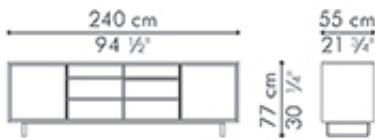

PARCHMENT

KENETHCOBONPUE

BUFFET CABINET
DRESSER

🏠 oak or walnut, stainless steel

PARCHMENT

Buffet Cabinet, large

Interior

 143 kg / 315 lbs

 187 kg / 412 lbs

 1.26 m³

Buffet Cabinet, regular

Interior

 68.5 kg / 151 lbs

 107.5 kg / 236 lbs

 0.95 m³

Dresser