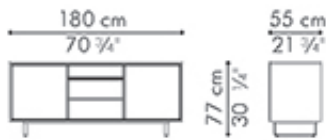

PARCHMENT

KENETHCOBONPUE

BUFFET CABINET
DRESSER

🏠 oak or walnut, stainless steel

PARCHMENT

Buffet Cabinet, large

Interior

 143 kg / 315 lbs

 187 kg / 412 lbs

 1.26 m³

Buffet Cabinet, regular

Interior

 68.5 kg / 151 lbs

 107.5 kg / 236 lbs

 0.95 m³

Dresser