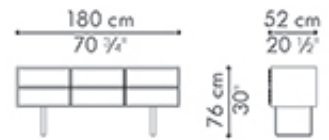

 187 kg / 412 lbs

 1.26 m³

Buffet Cabinet, regular

Interior

 68.5 kg / 151 lbs

 107.5 kg / 236 lbs

 0.95 m³

Dresser

Interior

 70 kg / 154 lbs

 120 kg / 265 lbs

 0.89 m³

INDOOR oak or walnut, stainless steel

natural oak

natural walnut

dark brown