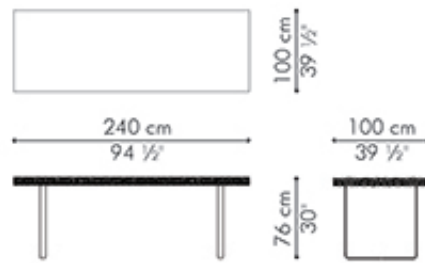

PARCHMENT

KENETHCOBONPUE

DINING TABLE

🏠 oak or walnut, stainless steel

PARCHMENT

Dining Table, large

 57 kg / 126 lbs

 67 kg / 148 lbs

 0.71 m³

Dining Table, regular

 56 kg / 123 lbs

 66 kg / 146 lbs

 0.57 m³

Dining Table, small

 55 kg / 121 lbs

 65 kg / 143 lbs