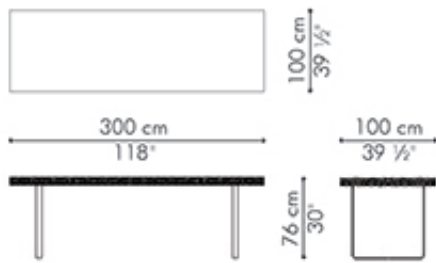

PARCHMENT

KENETHCOBONPUE

DINING TABLE

🏠 oak or walnut, stainless steel

PARCHMENT

Dining Table, large

 57 kg / 126 lbs

 67 kg / 148 lbs

 0.71 m³

Dining Table, regular

 56 kg / 123 lbs

 66 kg / 146 lbs

 0.57 m³

Dining Table, small

 55 kg / 121 lbs

 65 kg / 143 lbs