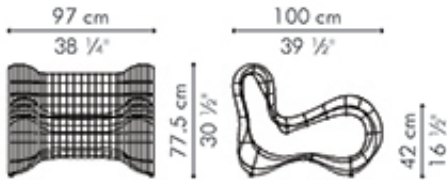

# PIGALLE

**KENETHCOBONPUE**

EASY ARMCHAIR

🏠 abaca, nylon, steel

⚙️ polyethylene, nylon, steel

## Easy Armchair

with optional seat cushion

	INDOOR	OUTDOOR
	22 kg / 49 lbs	25 kg / 55 lbs
	27.5 kg / 61 lbs	30.5 kg / 67 lbs
	0.86 m <sup>3</sup>	0.84 m <sup>3</sup>
	1.90 m / 2.10 yds	

**INDOOR** abaca, nylon, steel