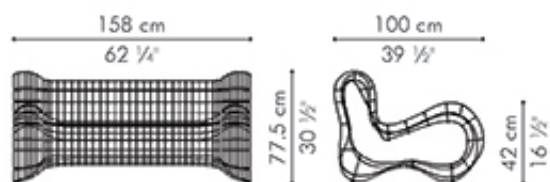

PIGALLE

KENETHCOBONPUE

LOVESEAT

🏠 abaca, nylon, steel

⚙️ polyethylene, nylon, steel

PIGALLE

Loveseat

with optional seat cushion

INDOOR

34 kg / 75 lbs

40 kg / 88 lbs

1.42 m³

3.45 m / 3.85 yds

OUTDOOR

38 kg / 84 lbs

44 kg / 97 lbs

1.37 m³

INDOOR abaca, nylon, steel

natural

brown

OUTDOOR polyethylene, nylon, steel

natural

brown