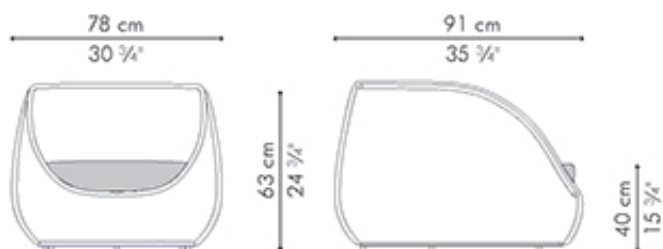

RAPUNZEL

Easy Armchair

INDOOR

18.5 kg / 41 lbs

24 kg / 53 lbs

0.47 m³

2.70m / 2.95 yds

OUTDOOR

18.5 kg / 41 lbs

24 kg / 53 lbs

0.47 m³