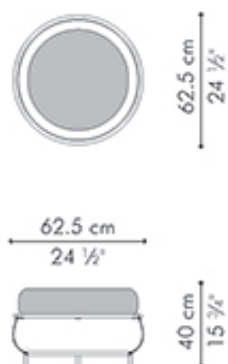

 18.5 kg / 41 lbs

 24 kg / 53 lbs

 0.47 m³

 2.70m / 2.95 yds

OUTDOOR

18.5 kg / 41 lbs

24 kg / 53 lbs

0.47 m³

Ottoman

INDOOR

 6 kg / 13 lbs

 9 kg / 20 lbs

 0.17 m³

 1.20 m / 1.30 yds

OUTDOOR

6 kg / 13 lbs