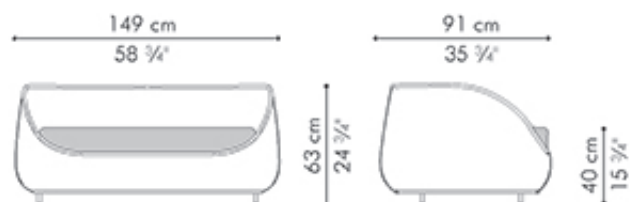

RAPUNZEL

Loveseat

INDOOR

33 kg / 73 lbs

41 kg / 90 lbs

0.93 m³

4.40 m / 4.90 yds

OUTDOOR

33 kg / 73 lbs

41 kg / 90 lbs

0.93 m³

INDOOR wool, urethane foam, stainless steel

charcoal

plum

sand

OUTDOOR acrylic fabric, outdoor foam, stainless steel

yellow

silver

pale gray