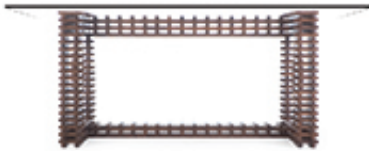

# RETASO

KENETH COBONPUE

DINING TABLE

🏠 maple or walnut

## RETASO

Dining Table, rectangular  
6 seater

Standard glass size:  
200 cm W x 110 cm D x 10 mm thickness  
(78 3/4" W x 43 1/2" D x 3/8"), pencil edge

	INDOOR	GLASS
	23 kg / 51 lbs	51.5 kg / 114 lbs
	27 kg / 60 lbs	90.5 kg / 200 lbs
	0.71 m <sup>3</sup>	0.43 m <sup>3</sup>

Dining Table, square  
4 seater

Standard glass size:  
106.5 cm Ø x 10 mm thickness  
(42" Ø x 3/8"), pencil edge

	INDOOR	GLASS
	15 kg / 33 lbs	23.5 kg / 52 lbs
	18.5 kg / 41 lbs	53.5 kg / 118 lbs
	0.32 m <sup>3</sup>	0.24 m <sup>3</sup>