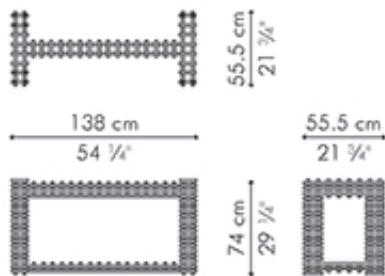

## RETASO

Dining Table, rectangular  
6 seater

Standard glass size:  
200 cm W x 110 cm D x 10 mm thickness  
(78 3/4" W x 43 1/2" D x 3/8"), pencil edge

	INDOOR	GLASS
	23 kg / 51 lbs	51.5 kg / 114 lbs
	27 kg / 60 lbs	90.5 kg / 200 lbs
	0.71 m <sup>3</sup>	0.43 m <sup>3</sup>

Dining Table, square  
4 seater

Standard glass size:  
106.5 cm Ø x 10 mm thickness  
(42" Ø x 3/8"), pencil edge

	INDOOR	GLASS
	15 kg / 33 lbs	23.5 kg / 52 lbs
	18.5 kg / 41 lbs	53.5 kg / 118 lbs
	0.32 m <sup>3</sup>	0.24 m <sup>3</sup>