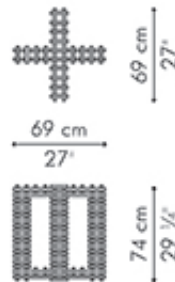

## RETASO

Dining Table, rectangular  
6 seater

Standard glass size:  
200 cm W x 110 cm D x 10 mm thickness  
(78 3/4" W x 43 1/2" D x 3/8"), pencil edge

	INDOOR	GLASS
	23 kg / 51 lbs	51.5 kg / 114 lbs
	27 kg / 60 lbs	90.5 kg / 200 lbs
	0.71 m <sup>3</sup>	0.43 m <sup>3</sup>

Dining Table, square  
4 seater

Standard glass size:  
106.5 cm Ø x 10 mm thickness  
(42" Ø x 3/8"), pencil edge

	INDOOR	GLASS
	15 kg / 33 lbs	23.5 kg / 52 lbs
	18.5 kg / 41 lbs	53.5 kg / 118 lbs
	0.32 m <sup>3</sup>	0.24 m <sup>3</sup>