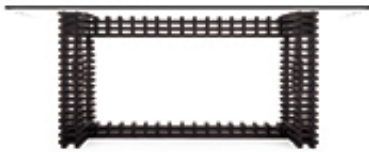

# RETASO

KENETH COBONPUE

DINING TABLE

🏠 maple or walnut

## RETASO

Dining Table, rectangular  
6 seater

Standard glass size:  
200 cm W x 110 cm D x 10 mm thickness  
(78 3/4" W x 43 1/2" D x 3/8"), pencil edge

	INDOOR	GLASS
	23 kg / 51 lbs	51.5 kg / 114 lbs
	27 kg / 60 lbs	90.5 kg / 200 lbs
	0.71 m <sup>3</sup>	0.43 m <sup>3</sup>

Dining Table, square  
4 seater

Standard glass size:  
106.5 cm Ø x 10 mm thickness  
(42" Ø x 3/8"), pencil edge

	INDOOR	GLASS
	15 kg / 33 lbs	23.5 kg / 52 lbs
	18.5 kg / 41 lbs	53.5 kg / 118 lbs
	0.32 m <sup>3</sup>	0.24 m <sup>3</sup>